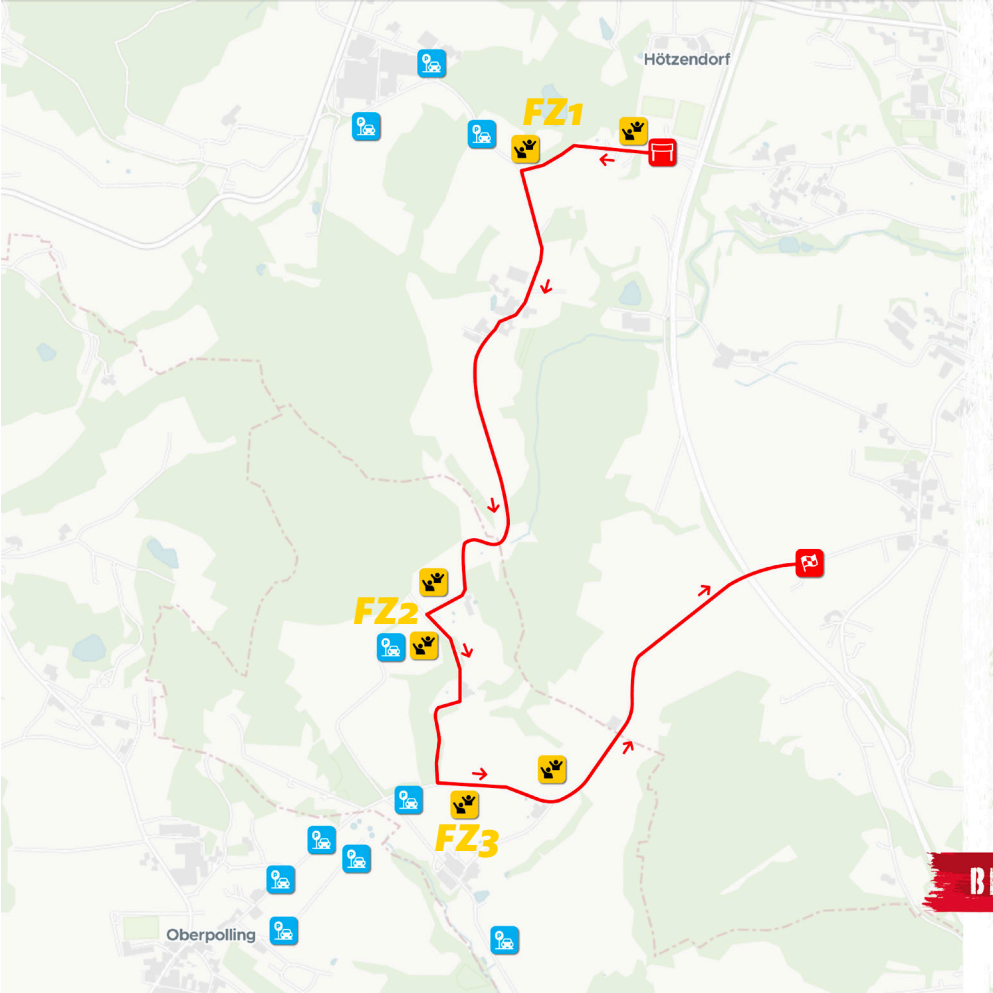

Please follow the blue arrows.

PARKING

- » 200 Parking spaces
- » Also reachable by bus shuttle Museumsdorf Tittling

NAVIGATION

» www.centraleuropeanrally.eu/shakedown-fanzone-1

GPS: 48.728763513, 13.358100536

[Navigation with Google Maps](#)

[Navigation with waze](#)

- START
- FINISH
- FAN ZONE
- PARKING
- RACE DIRECTION

SHAKEDOWN TITTLING

SD 3.38 km

16:01

- START
- FINISH
- FAN ZONE
- PARKING
- RACE DIRECTION

BEYOND BORDERS

PARKING

- » 300 Parking spaces
- » Also reachable by bus shuttle Museumsdorf Tittling

NAVIGATION

» www.centraleuropeanrally.eu/shakedown-fanzone-2

GPS: 48.713984262, 13.356247443

[Navigation with Google Maps](#)

GPS: 48.710220667, 13.356676434

[Navigation with Google Maps](#)

[Navigation with waze](#)