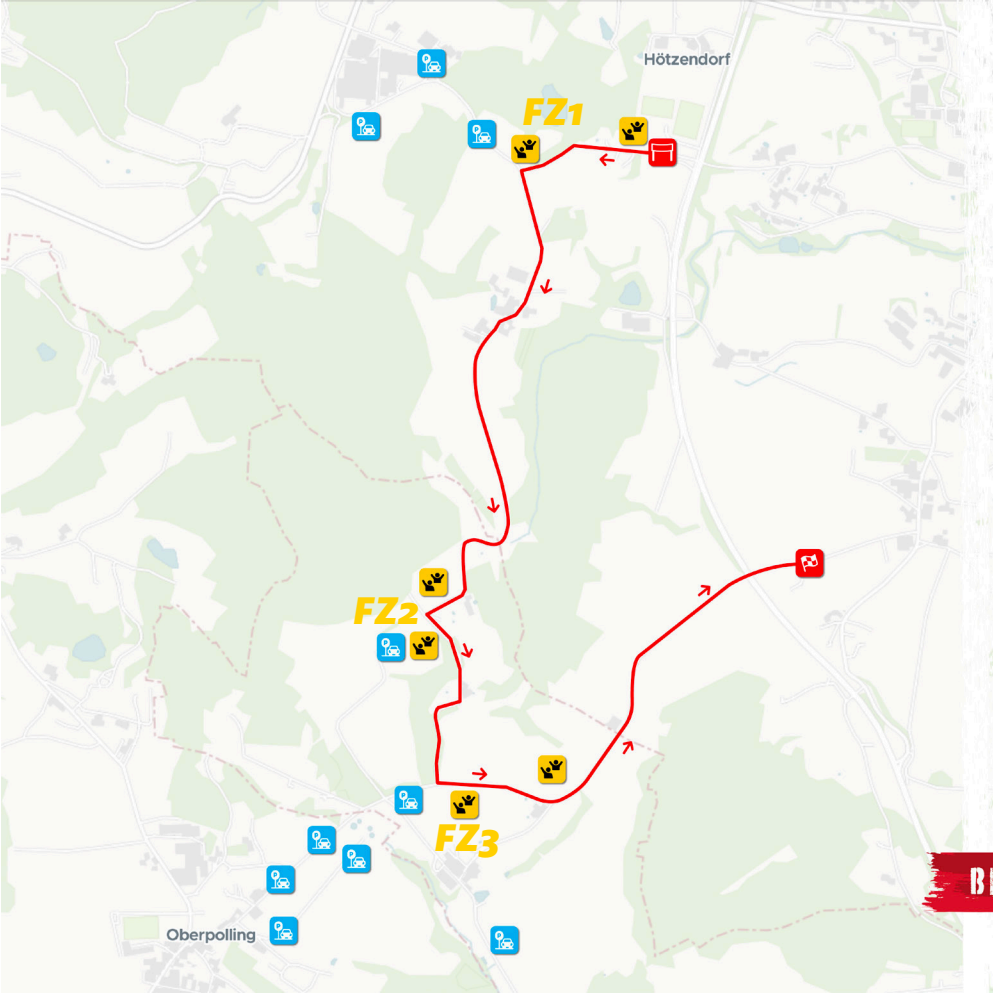

PARKING

- » 300 Parking spaces
- » Also reachable by bus shuttle Museumsdorf Tittling

NAVIGATION

» www.centraleuropeanrally.eu/shakedown-fanzone-2

GPS: 48.713984262, 13.356247443

[Navigation with Google Maps](#)

[Navigation with waze](#)

SHAKEDOWN TITTLING

SD 3.38 km

16:01

- START
- FINISH
- FAN ZONE
- PARKING
- RACE DIRECTION

BEYOND BORDERS

SHAKEDOWN

Fan Zone 3

GPS: 48.710220667, 13.356676434

[Navigation with Google Maps](#)

[Navigation with waze](#)