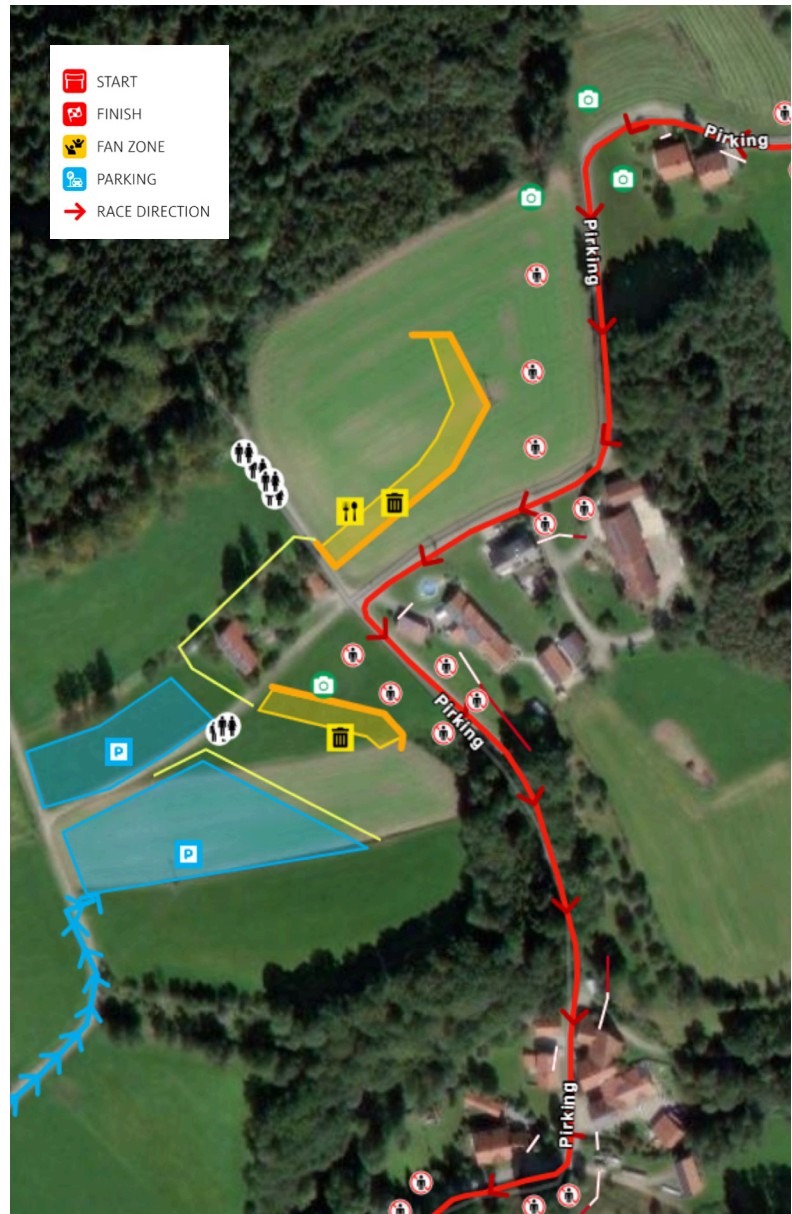

SHAKEDOWN TITTLING

SD 3.38 km

16:01

- START
- FINISH
- FAN ZONE
- PARKING
- RACE DIRECTION

BEYOND BORDERS

SHAKEDOWN Fan Zone 1

- Catering
- Toilet
- Speaker

SPECTATOR GUIDANCE SYSTEM

PARKING

- » 300 Parking spaces
- » Also reachable by bus shuttle Museumsdorf Tittling

NAVIGATION

» www.centraleuropeanrally.eu/shakedown-fanzone-2

GPS: 48.713984262, 13.356247443

[Navigation with Google Maps](#)

[Navigation with waze](#)

SHAKEDOWN TITTLING

SD 3.38 km

16:01

- START
- FINISH
- FAN ZONE
- PARKING
- RACE DIRECTION

BEYOND BORDERS

SHAKEDOWN

Fan Zone 3