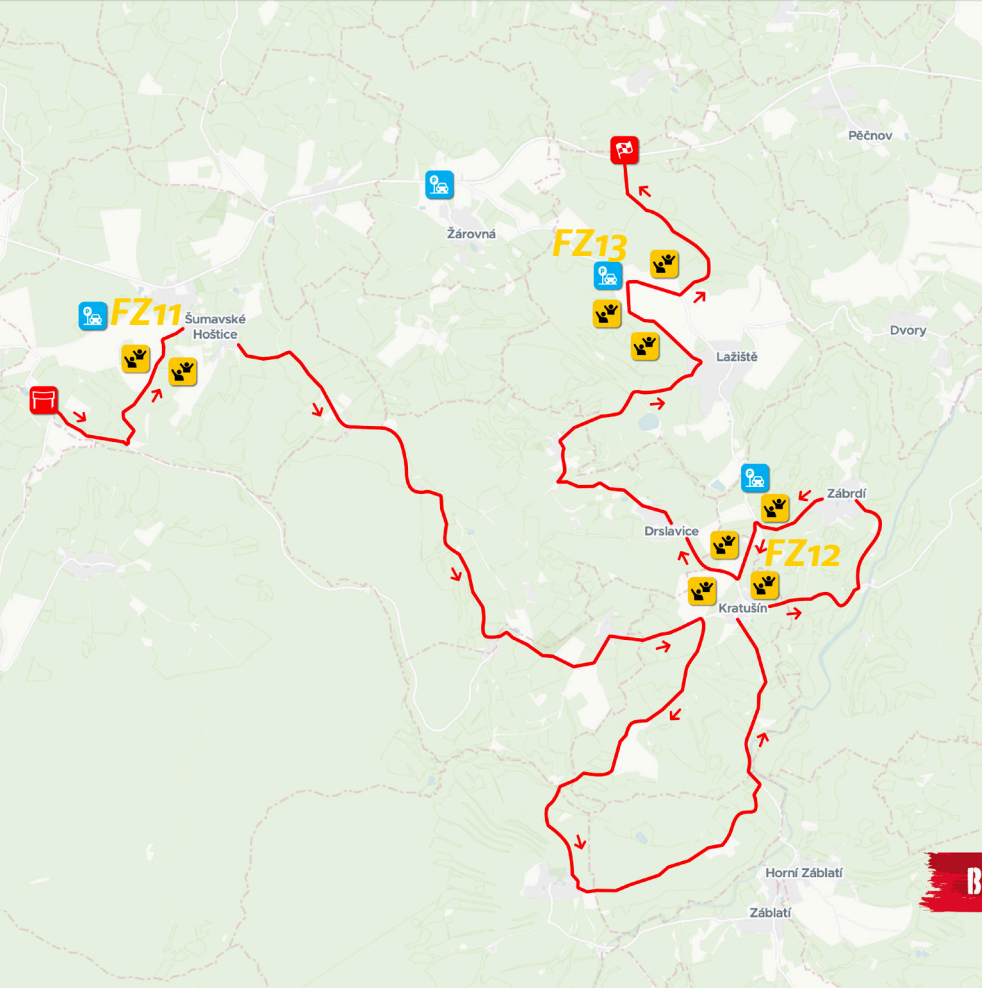

ŠUMAVSKÉ HOŠTICE

SS 5/8

23.43 km

SS 5 12:15

SS 8 16:57

- START
- FINISH
- FAN ZONE
- PARKING
- RACE DIRECTION

BEYOND BORDERS