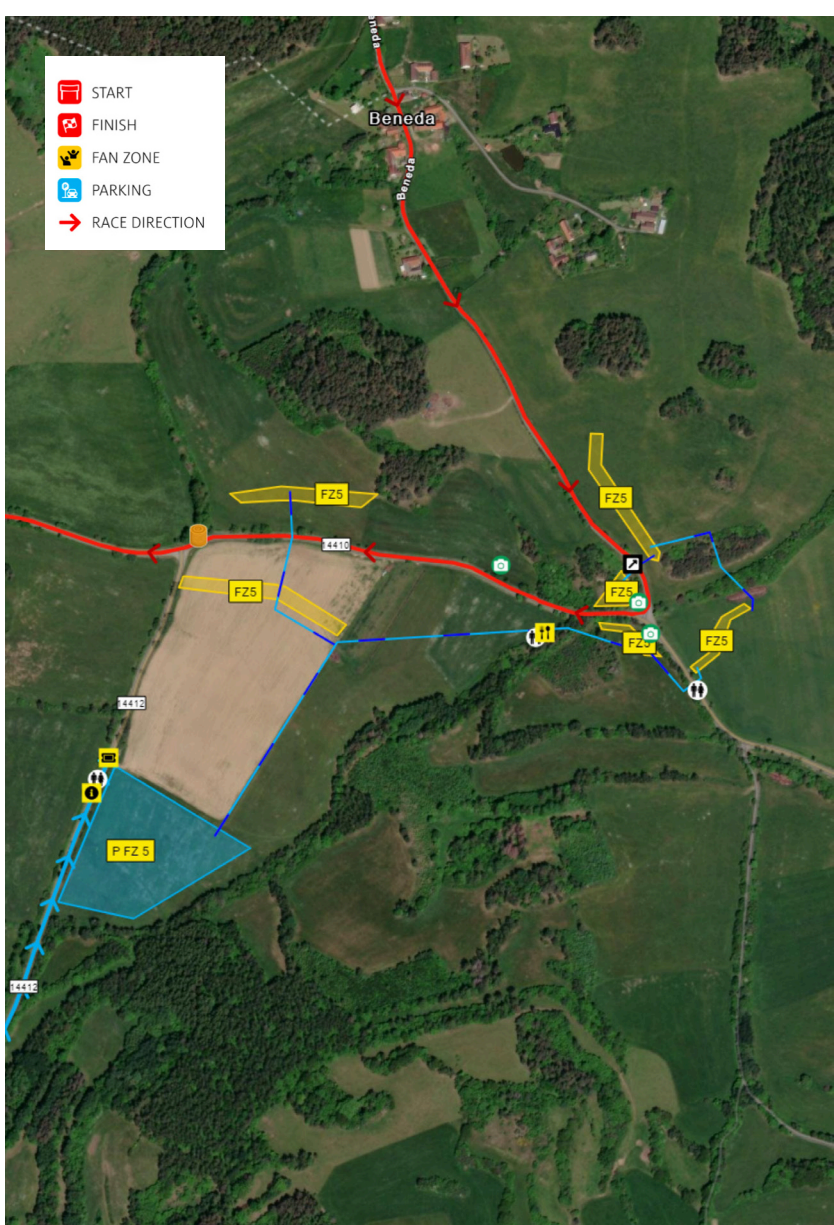

NAVIGATION

- » www.centraleuropeanrally.eu/ss3-6-fanzone-4

GPS: 49.16358, 13.8855

[Navigation with Google Maps](#)

[Navigation with waze](#)

FRIDAY 27. 10.

**VLACHOVO
BŘEZÍ**

SS 3/6 **13.66 km**

SS 3 9:50 **SS 6** 14:32

- START
- FINISH
- FAN ZONE
- PARKING
- RACE DIRECTION

BEYOND BORDERS

SS 3-6 *Fan Zone 5*

- Tickets & Ticketcontrol
- Catering
- Info point
- Toilet
- Media Photo point

PARKING

» 1000 Parking spaces
 » Parking pre-reservation
www.centraleuropeanrally.eu/tickets

NAVIGATION

» www.centraleuropeanrally.eu/ss3-6-fanzone-5

GPS: 49.103275814, 13.911255954

[Navigation with Google Maps](#)

[Navigation with waze](#)

FRIDAY 27. 10.

**VLACHOVO
BŘEZÍ**

SS 3/6 **13.66 km**