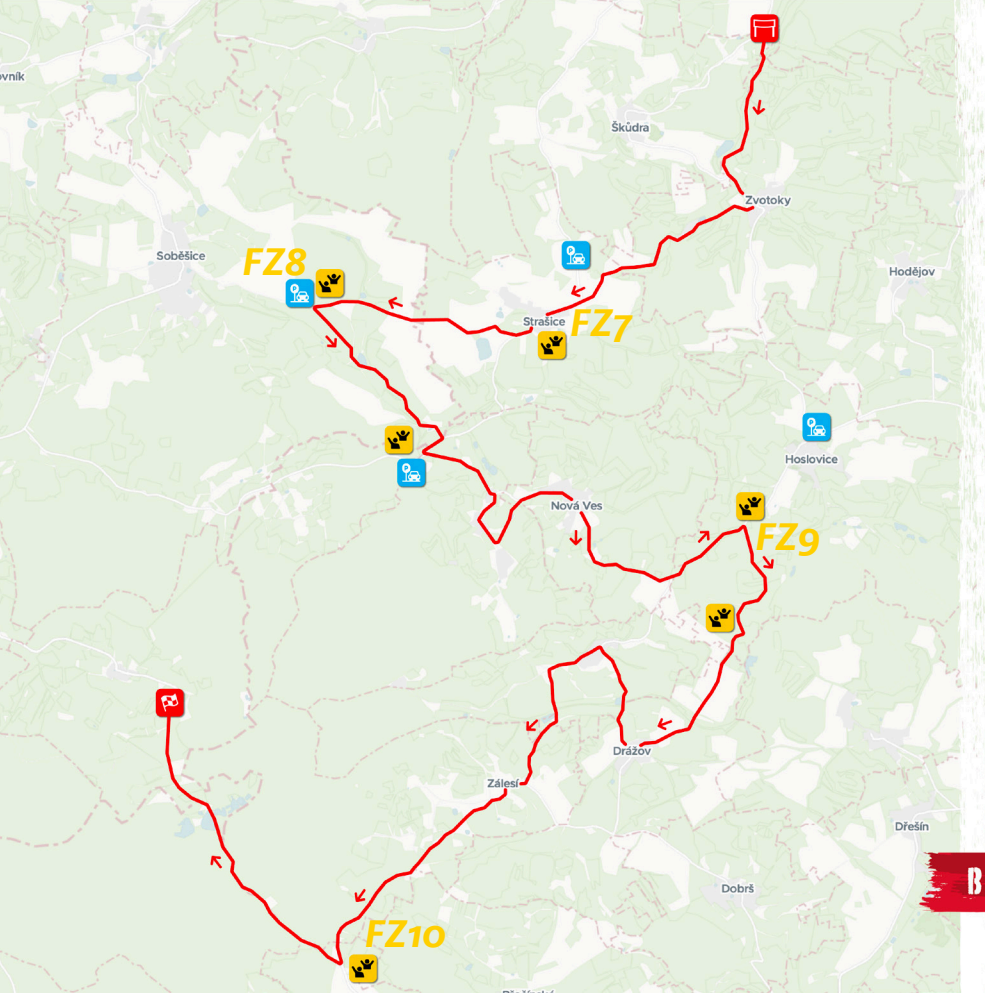

[Navigation with waze](#)

FRIDAY 27. 10.

ZVOTOKY

SS 4/7

23.81 km

SS 4 10:42

SS 7 15:24

- START
- FINISH
- FAN ZONE
- PARKING
- RACE DIRECTION