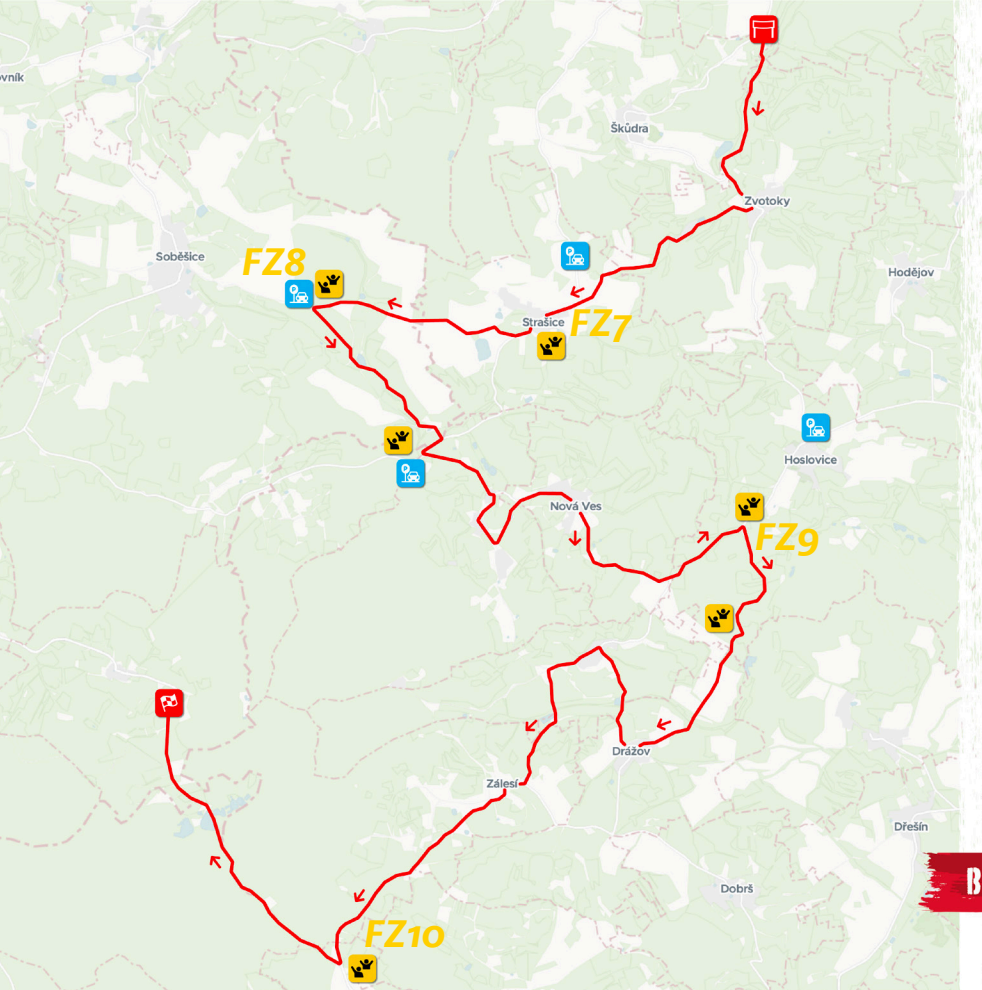

NAVIGATION

- » www.centraleuropeanrally.eu/ss3-6-fanzone-6

GPS: 49.1078132, 13.88374051

[Navigation with Google Maps](#)

[Navigation with waze](#)

FRIDAY 27. 10.

ZVOTOKY

SS 4/7

23.81 km

SS 4 10:42

SS 7 15:24

- START
- FINISH
- FAN ZONE
- PARKING
- RACE DIRECTION

BEYOND BORDERS

SS 4-7 Fan Zone 7

Tickets & Ticketcontrol

Toilet