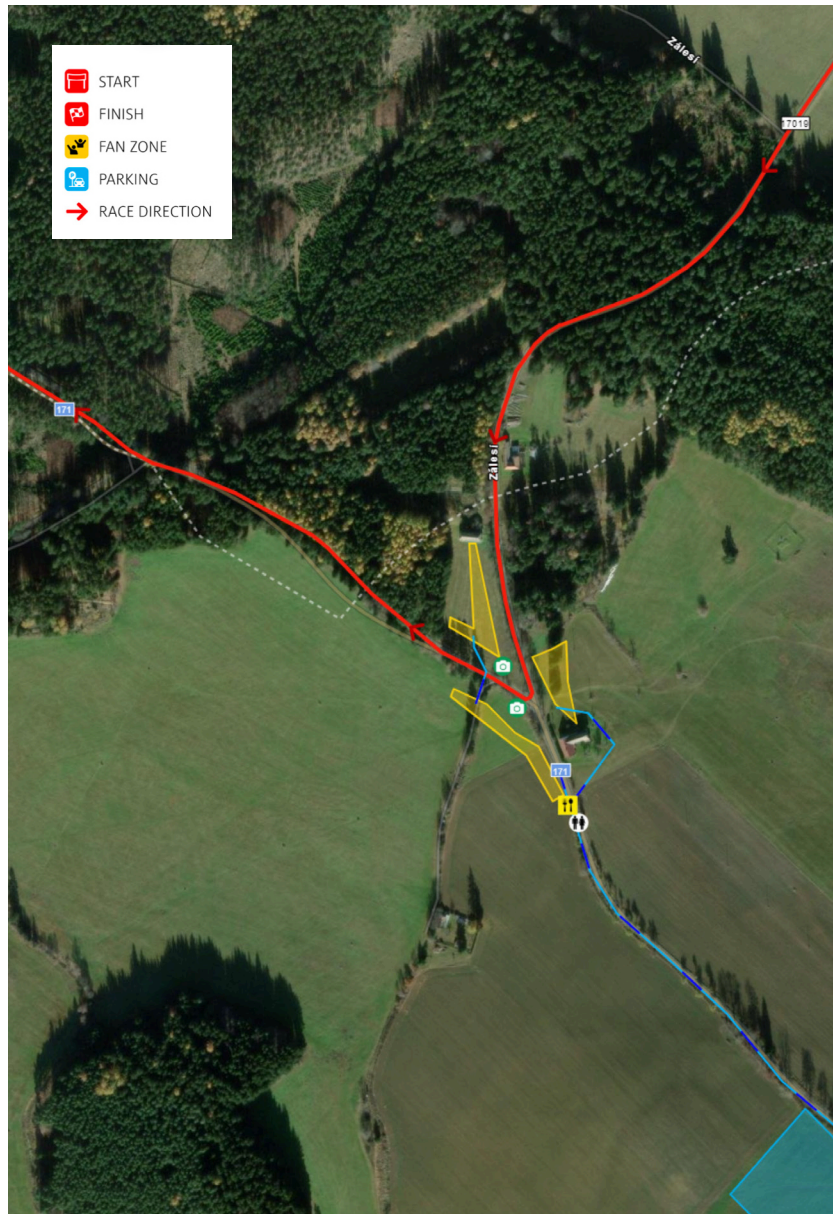

NAVIGATION

- » www.centraleuropeanrally.eu/ss4-7-fanzone-10

GPS:49.14458052,13.7090665

[Navigation with Google Maps](#)

[Navigation with waze](#)