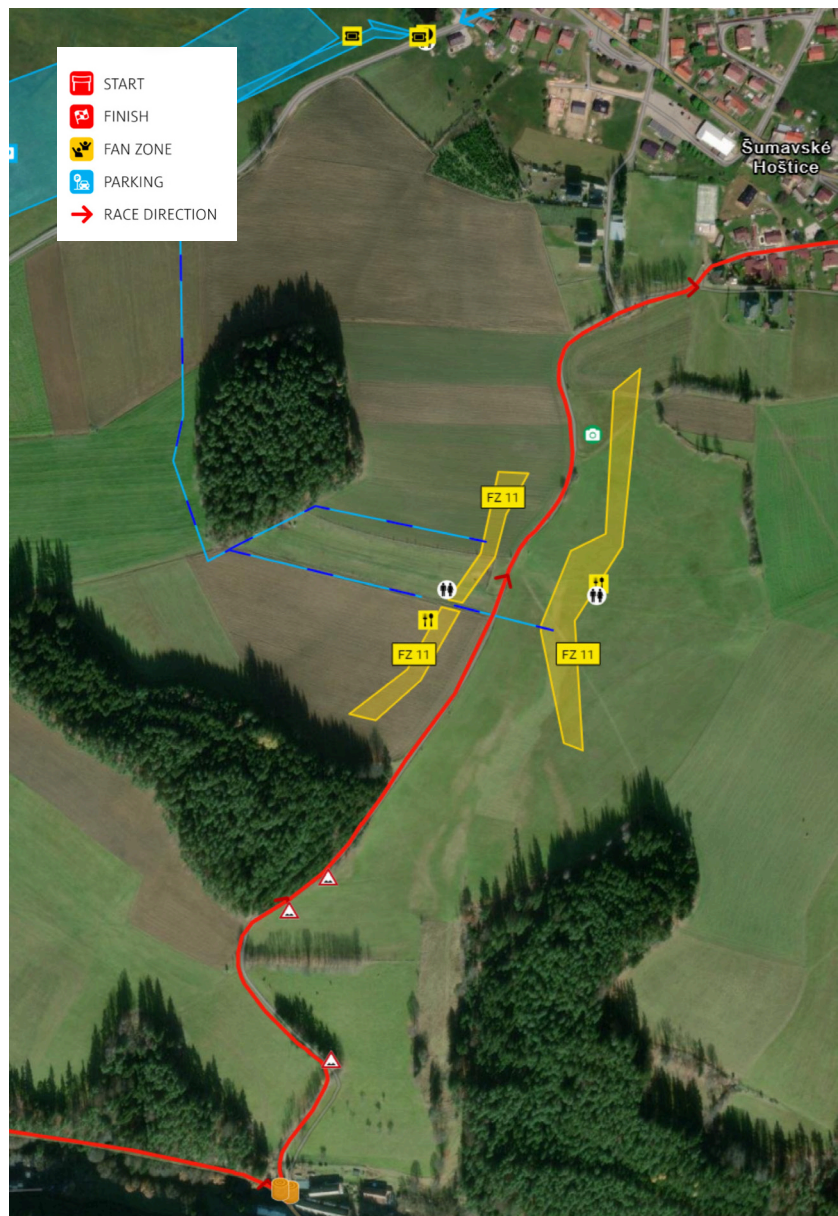

[Navigation with waze](#)

ŠUMAVSKÉ HOŠTICE

SS 5/8

23.43 km

SS 5 12:15

SS 8 16:57

-  START
-  FINISH
-  FAN ZONE
-  PARKING
-  RACE DIRECTION

BEYOND BORDERS