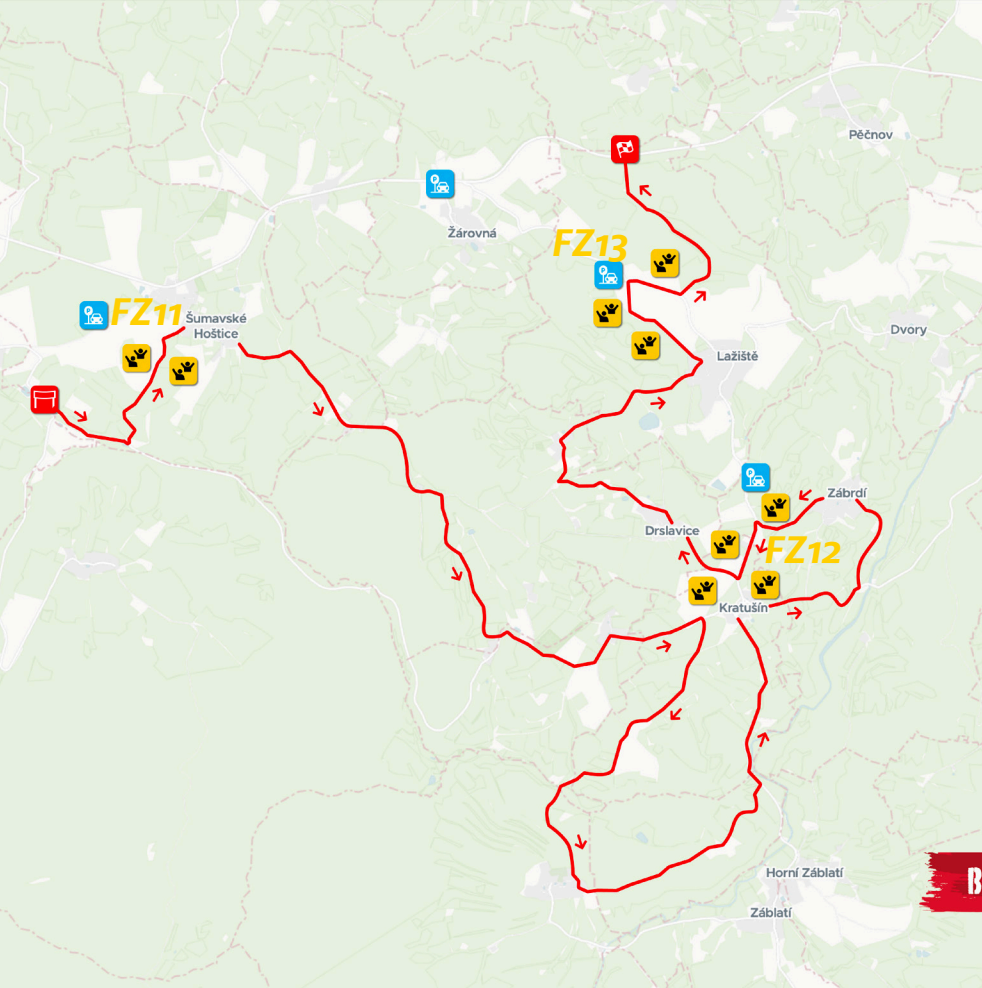

ŠUMAVSKÉ HOŠTICE

SS 5/8

23.43 km

SS 5 12:15

SS 8 16:57

- START
- FINISH
- FAN ZONE
- PARKING
- RACE DIRECTION

BEYOND BORDERS