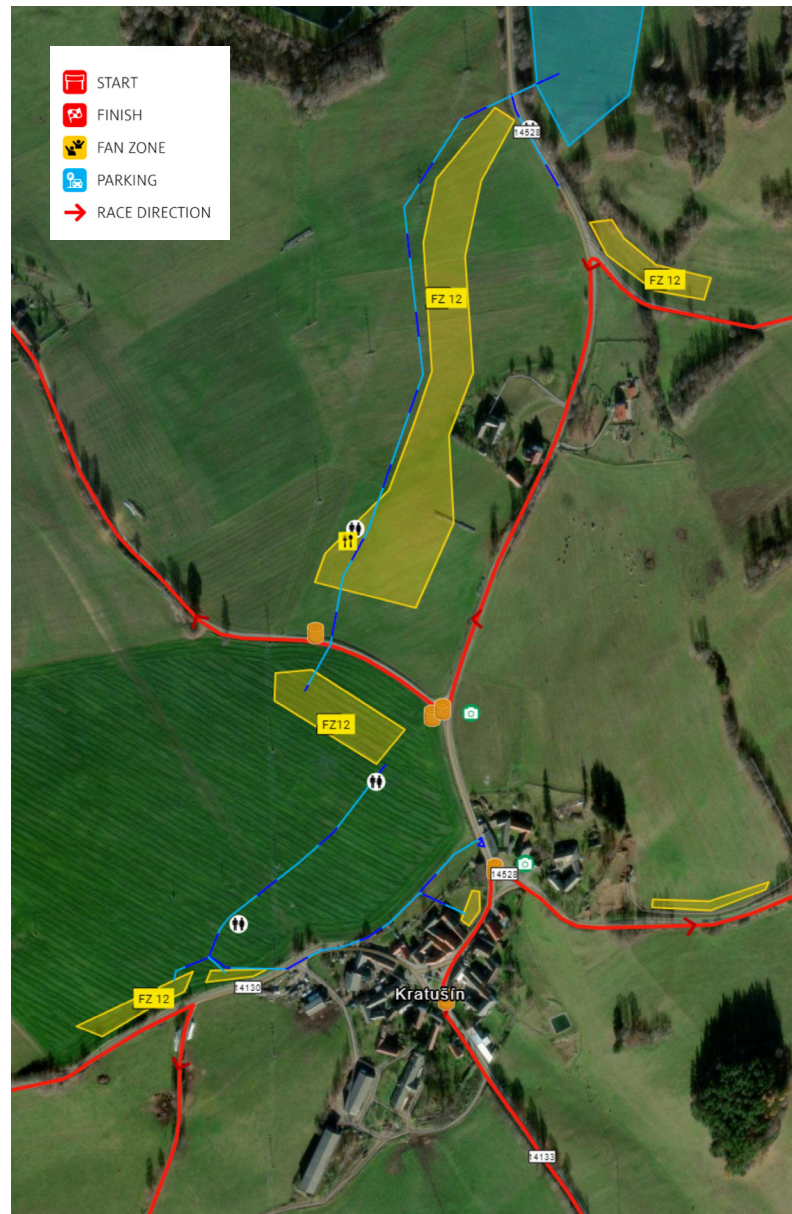

NAVIGATION

- » www.centraleuropeanrally.eu/ss5-8-fanzone-12

GPS:49.02892933,13.93005409

[Navigation with Google Maps](#)

[Navigation with waze](#)