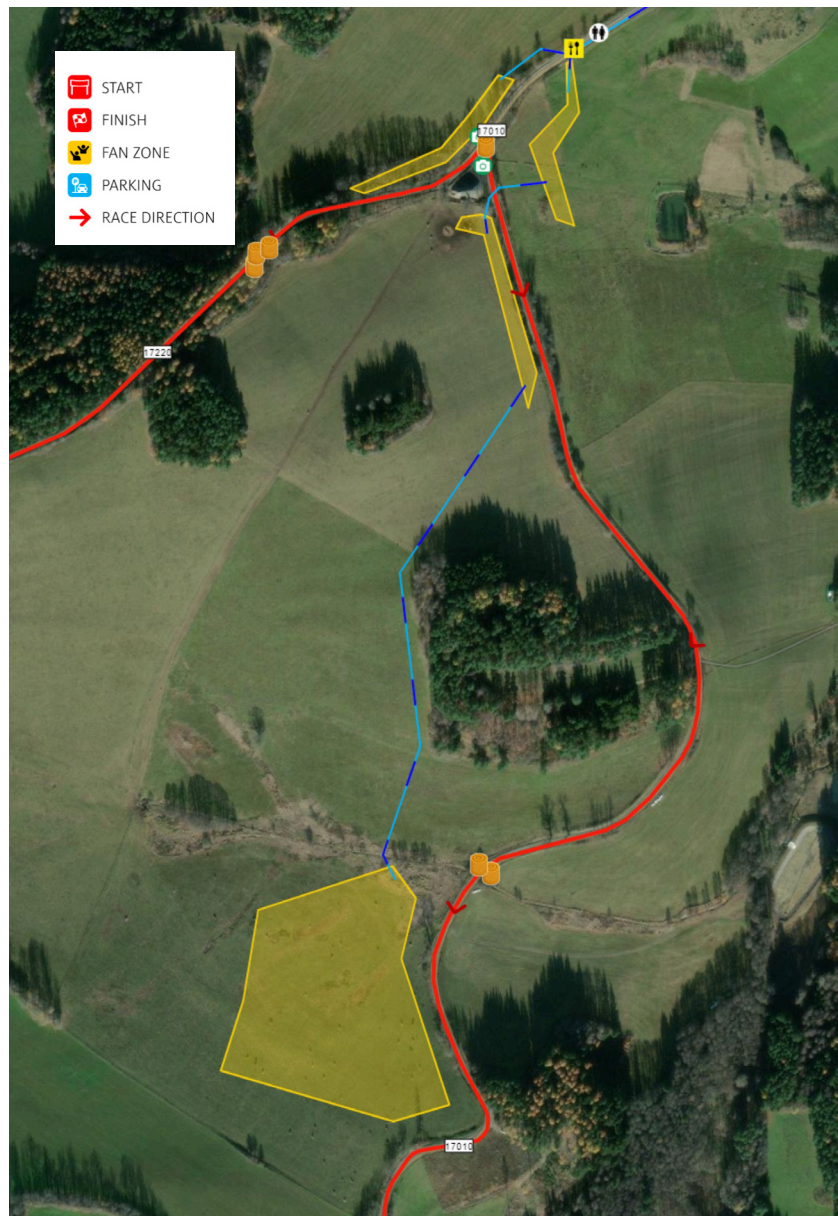

[Navigation with waze](#)

FRIDAY 27. 10.

ZVOTOKY

SS 4/7

23.81 km

SS 4 10:42

SS 7 15:24

- START
- FINISH
- FAN ZONE
- PARKING
- RACE DIRECTION