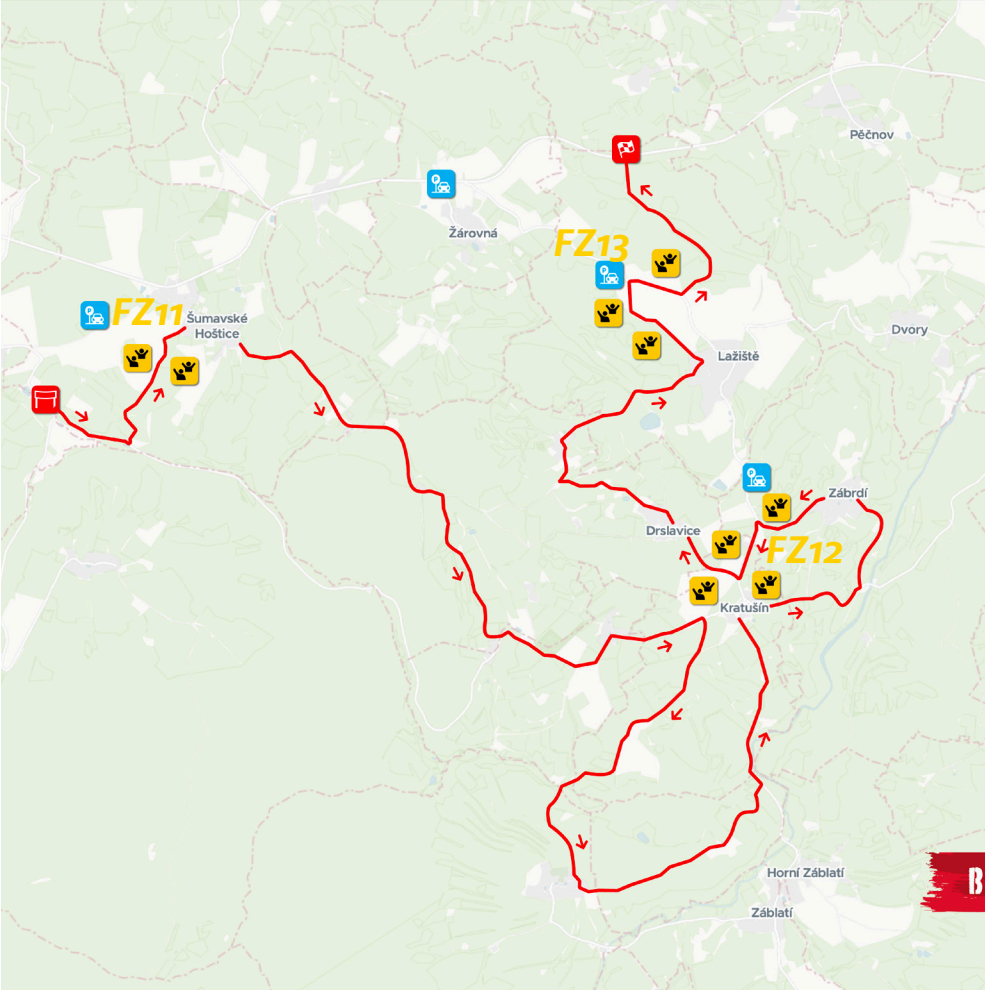

[Navigation with waze](#)

ŠUMAVSKÉ HOŠTICE

SS 5/8

23.43 km

SS 5 12:15

SS 8 16:57

-  START
-  FINISH
-  FAN ZONE
-  PARKING
-  RACE DIRECTION

BEYOND BORDERS