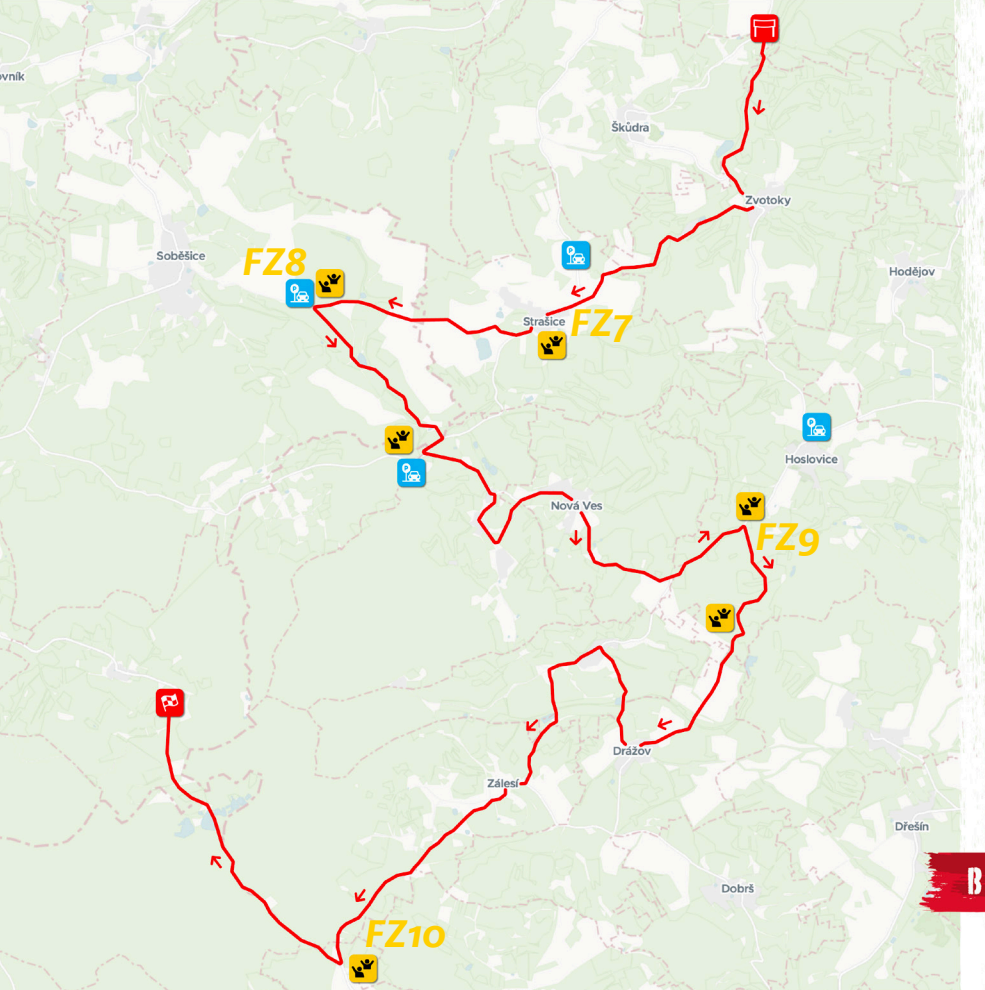

[Navigation with waze](#)

FRIDAY 27. 10.

ZVOTOKY

SS 4/7

23.81 km

SS 4 10:42

SS 7 15:24

- START
- FINISH
- FAN ZONE
- PARKING
- RACE DIRECTION