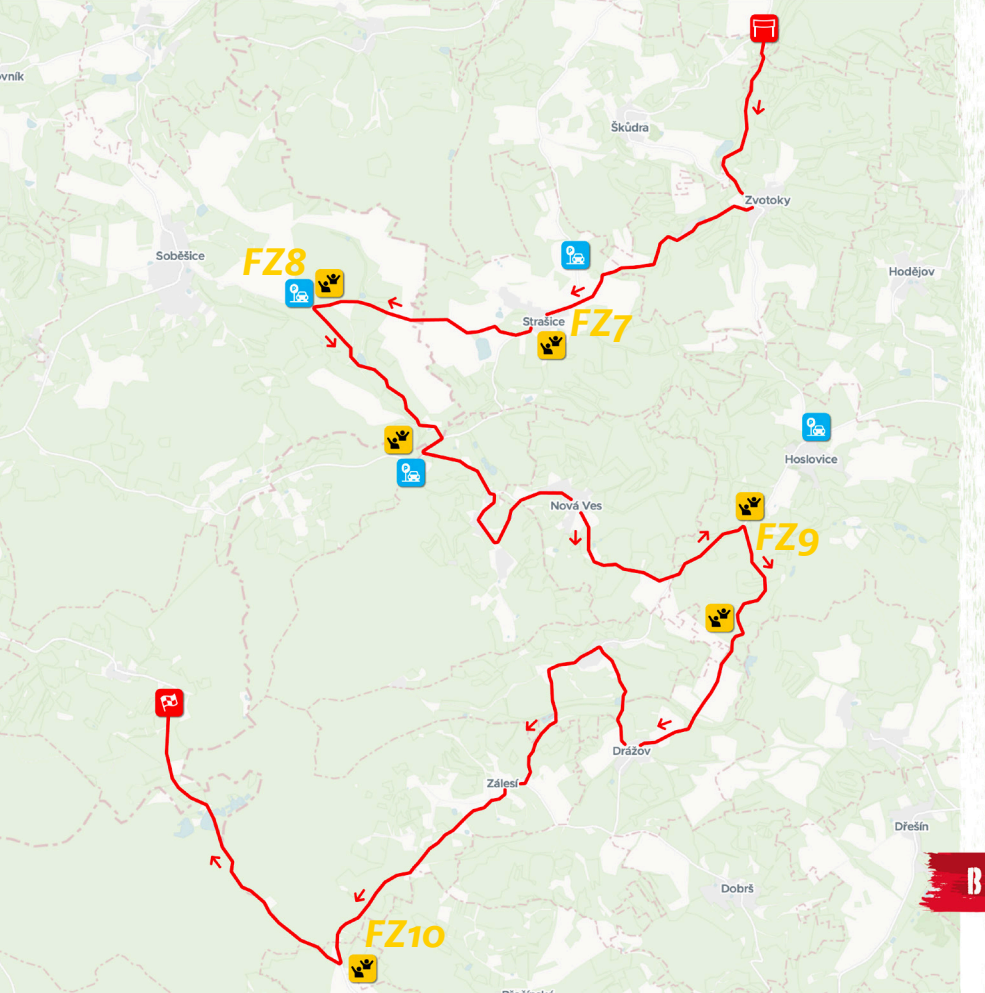

[Navigation with waze](#)

FRIDAY 27. 10.

ZVOTOKY

SS 4/7

23.81 km

SS 4 10:42

SS 7 15:24

- START
- FINISH
- FAN ZONE
- PARKING
- RACE DIRECTION

- » www.centraleuropeanrally.eu/ss4-7-fanzone-8

GPS:49.20402322,13.69980826

[Navigation with Google Maps](#)

[Navigation with waze](#)

FRIDAY 27. 10.

ZVOTOKY

SS 4/7

23.81 km