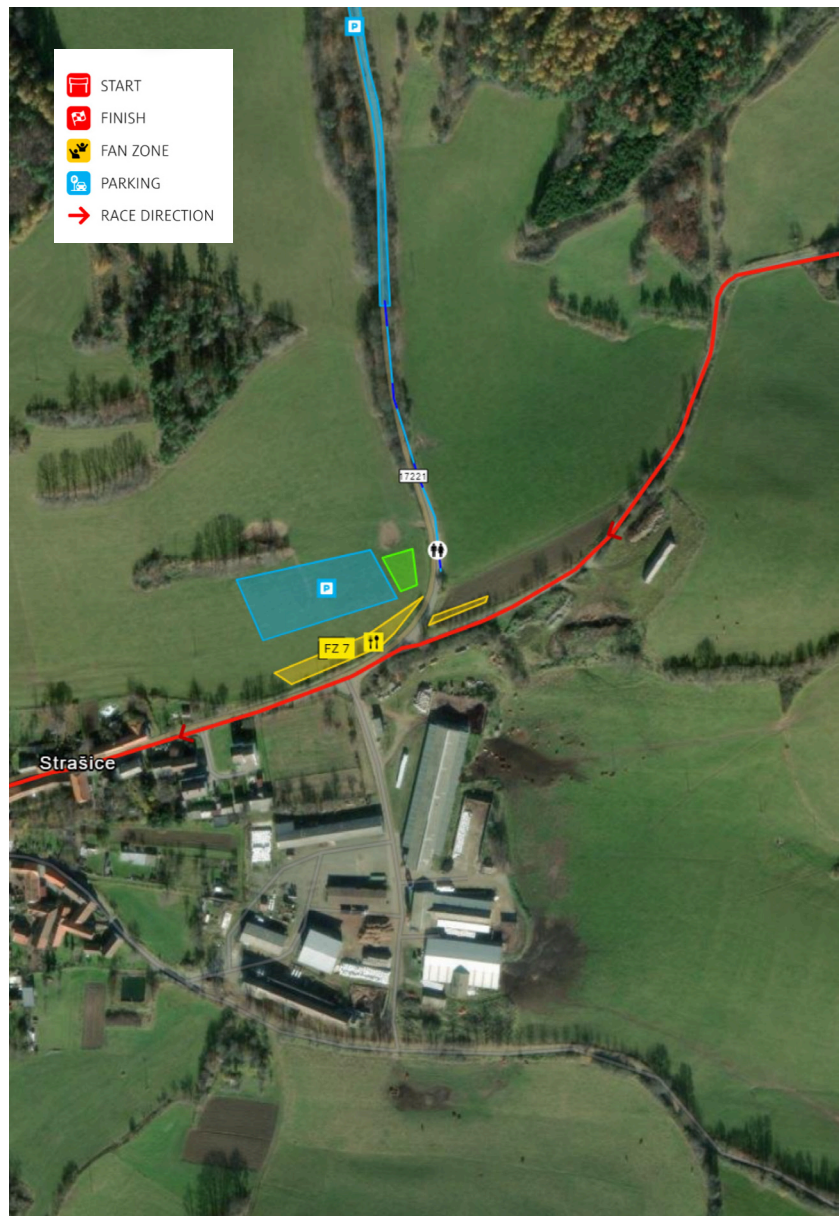

[Navigation with waze](#)

FRIDAY 27. 10.

ZVOTOKY

SS 4/7

23.81 km

SS 4 10:42

SS 7 15:24

- START
- FINISH
- FAN ZONE
- PARKING
- RACE DIRECTION