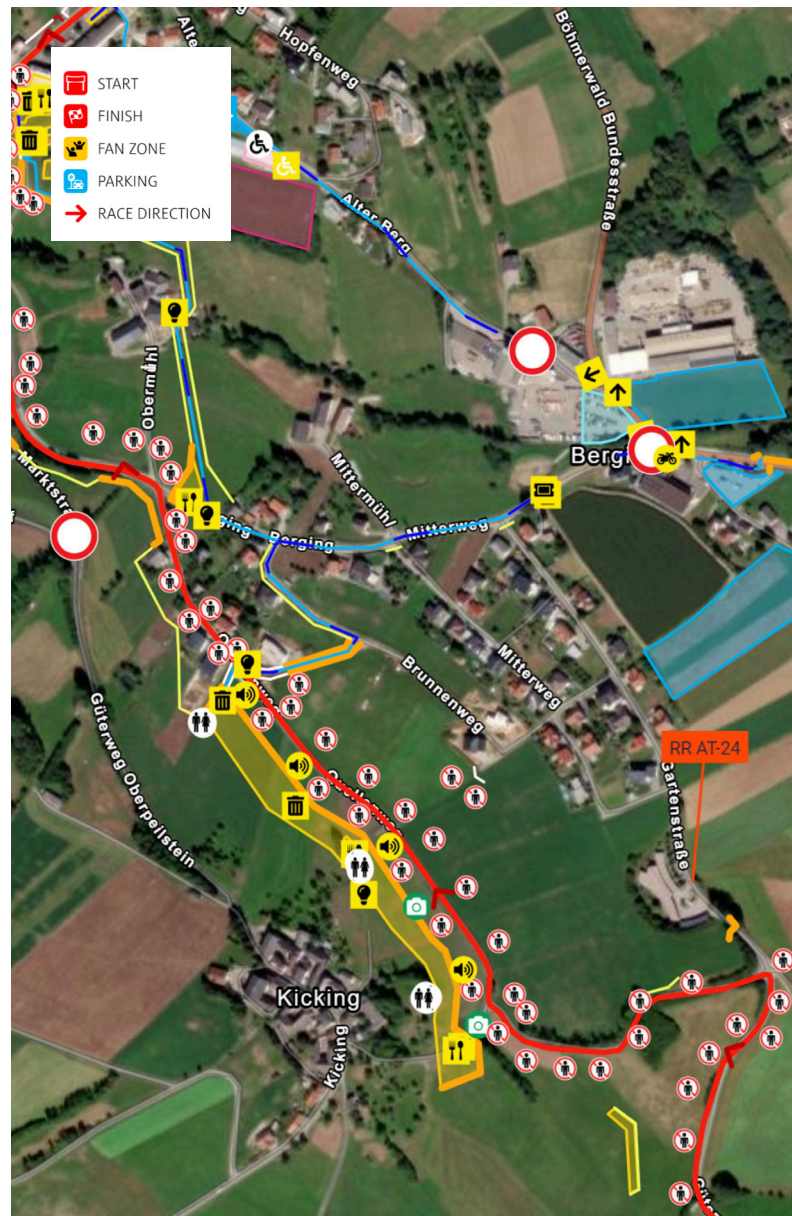

NAVIGATION

» www.centraleuropeanrally.eu/ss10-13-fanzone-4

GPS:48.613068537, 13.904029721

[Navigation with Google Maps](#)

[Navigation with waze](#)