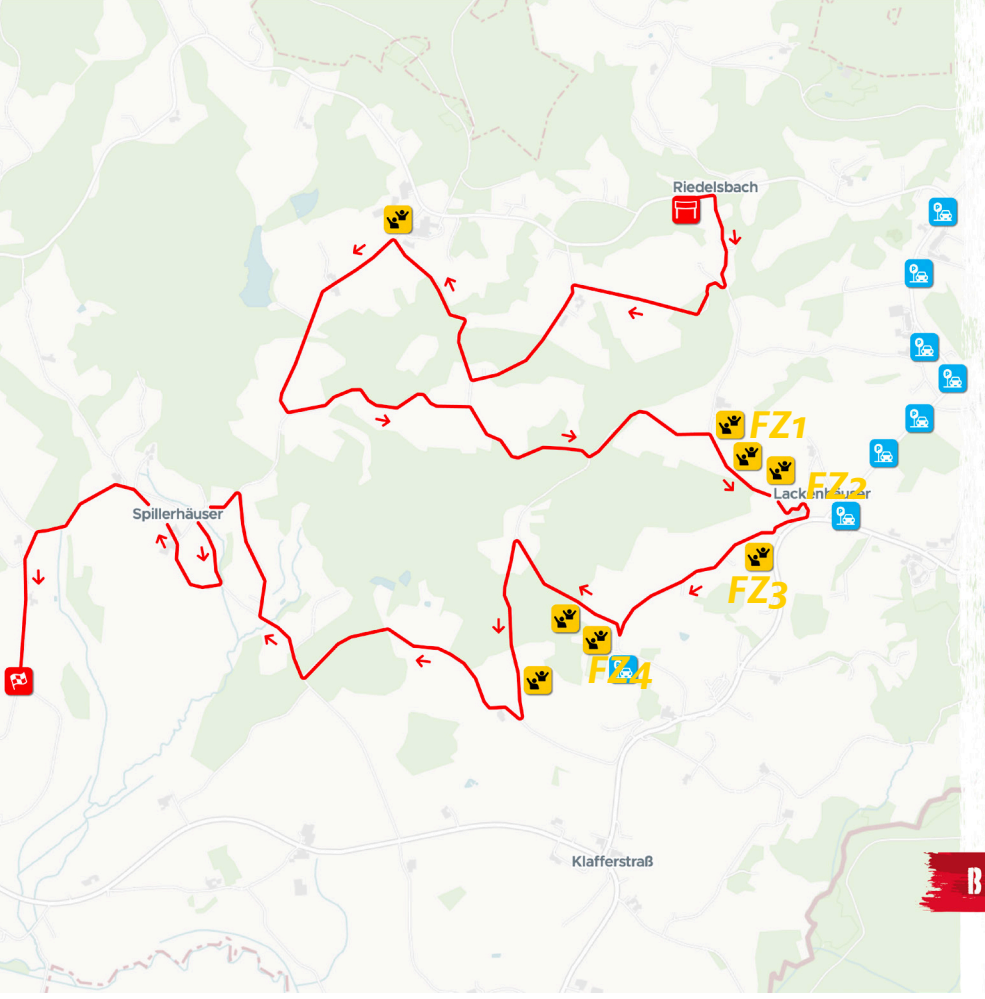

PARKING

» 500 Parking spaces

NAVIGATION

» www.centraleuropeanrally.eu/ss10-13-fanzone-5

GPS:48.613068537, 13.904029721

[Navigation with Google Maps](#)

[Navigation with waze](#)

KNAUS TABBERT BAYERISCHER WALD

SS 11/14 11.88 km

SS 11 11:05 SS 14 18:05

-  START
-  FINISH
-  FAN ZONE
-  PARKING
-  RACE DIRECTION

BEYOND BORDERS

SS 11-14 Fan Zone 1

-  Tickets & Ticketcontrol
-  Toilet
-  Catering

SPECTATOR GUIDANCE SYSTEM