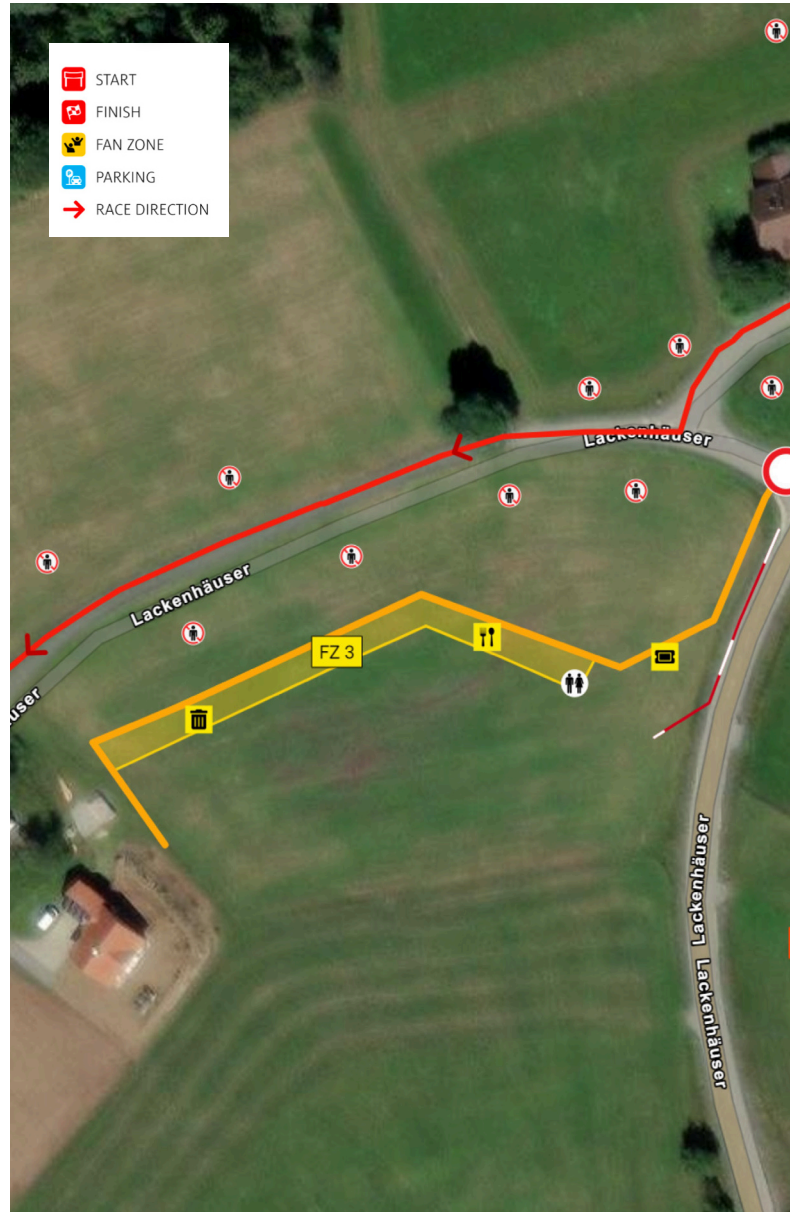

GPS: 48.738316076, 13.815514718

[Navigation with Google Maps](#)

[Navigation with waze](#)

KNAUS TABBERT BAYERISCHER WALD

SS 11/14 **11.88 km**

SS 11 11:05 **SS 14** 18:05

-  START
-  FINISH
-  FAN ZONE
-  PARKING
-  RACE DIRECTION