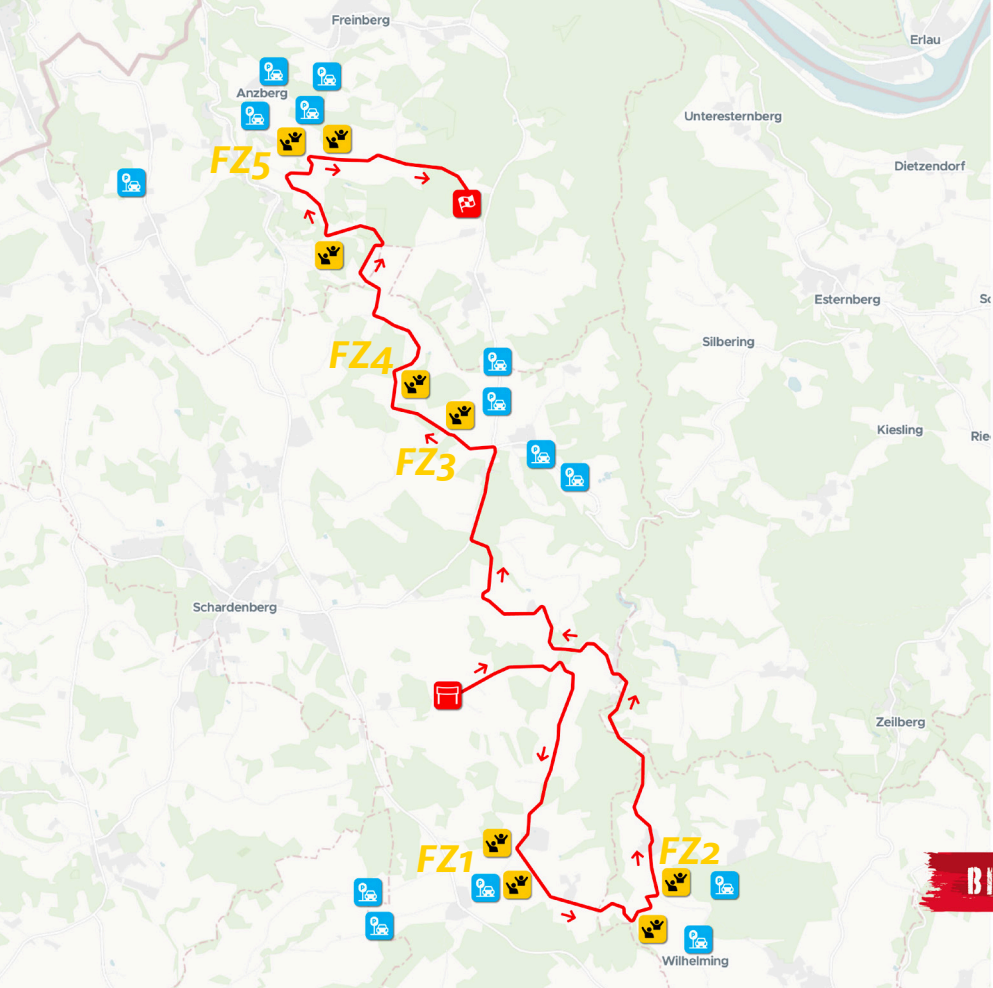

PARKING

- >> Can only be reached on foot approx - 700m from FanZone 3
- >> 500 Parking spaces

NAVIGATION

>> www.centraleuropeanrally.eu/ss9-12-fanzone-4

GPS: 48.53564241, 13.52889544

[Navigation with Google Maps](#)

[Navigation with waze](#)

SATURDAY 28.10.

SCHÄRDINGER INNVIERTTEL

SS 9/12

16.02 km

SS 9 8:15

SS 12 15:15

- START
- FINISH
- FAN ZONE
- PARKING
- RACE DIRECTION