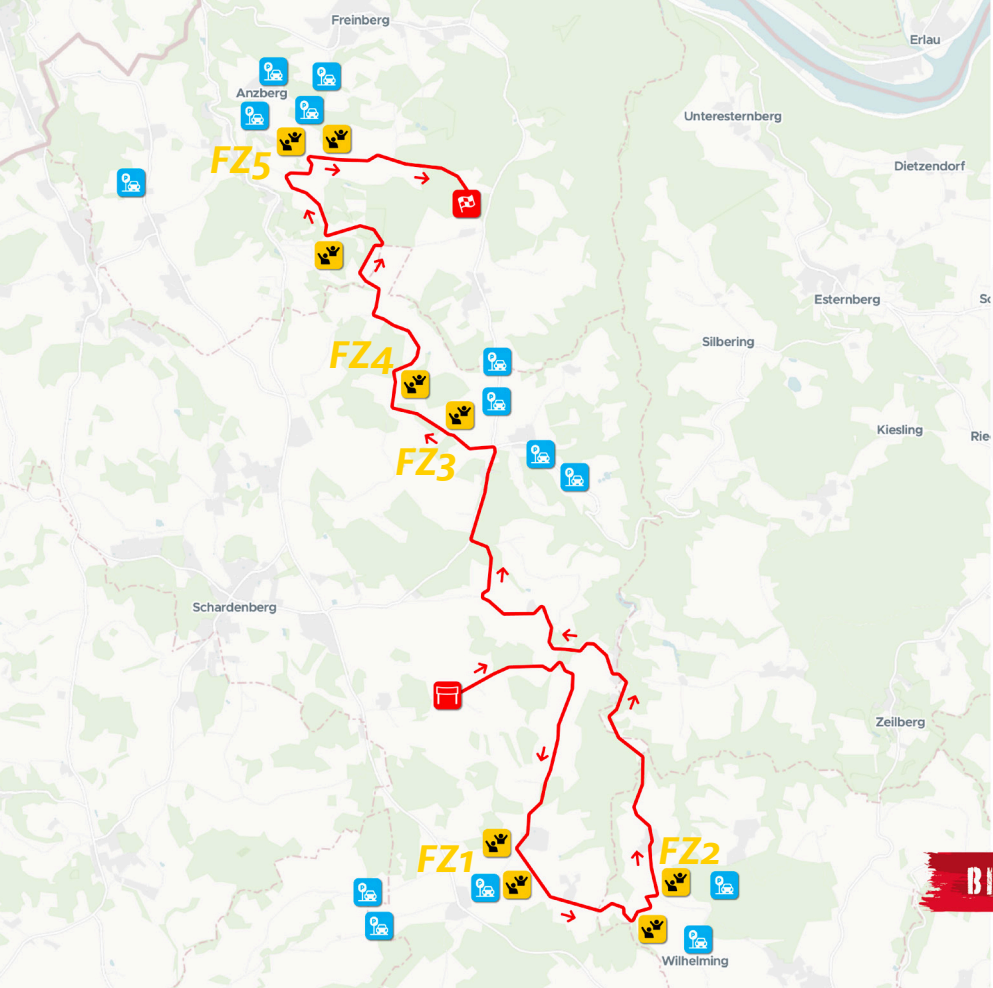

GPS: 48.49882285, 13.52757376

[Navigation with Google Maps](#)

[Navigation with waze](#)

SATURDAY 28. 10.

SCHÄRDINGER INNVIERTTEL

SS 9/12

16.02 km

SS 9 8:15

SPECTATOR GUIDANCE SYSTEM

Please follow the blue arrows.

PARKING

» 1500 Parking spaces

NAVIGATION

» www.centraleuropeanrally.eu/ss9-12-fanzone-2

GPS: 48.4931197, 13.55293991

[Navigation with Google Maps](#)

[Navigation with waze](#)

SATURDAY 28. 10.

SCHÄRDINGER INNVIERTTEL

SS 9/12

16.02 km

SS 9 8:15

SS 12 15:15

- START
- FINISH
- FAN ZONE
- PARKING
- RACE DIRECTION