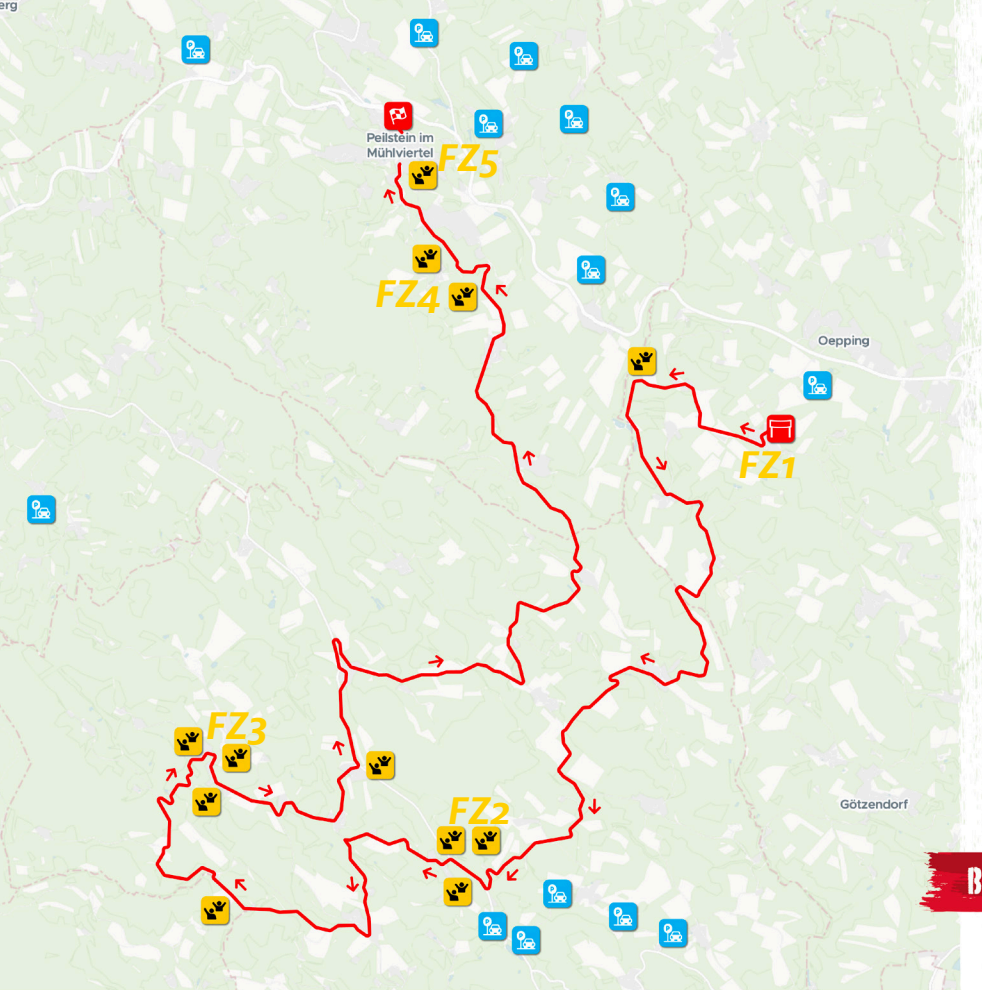

MÜHLTAL

SS 10/13

27.83 km

SS 10 10:01 SS 13 17:01

- START
- FINISH
- FAN ZONE
- PARKING
- RACE DIRECTION

BEYOND BORDERS

SS 10-13 Fan Zone 2

- Tickets & Ticketcontrol
- Catering
- Speaker
- Lighting
- Toilet
- Media Photo point

SPECTATOR GUIDANCE SYSTEM

Please follow the green arrows.

PARKING

- >> Access only possible with bus shuttle
- >> Parking garage

NAVIGATION

>> www.centraleuropeanrally.eu/ss10-13-fanzone-2

GPS: 49.40943814, 13.34941685