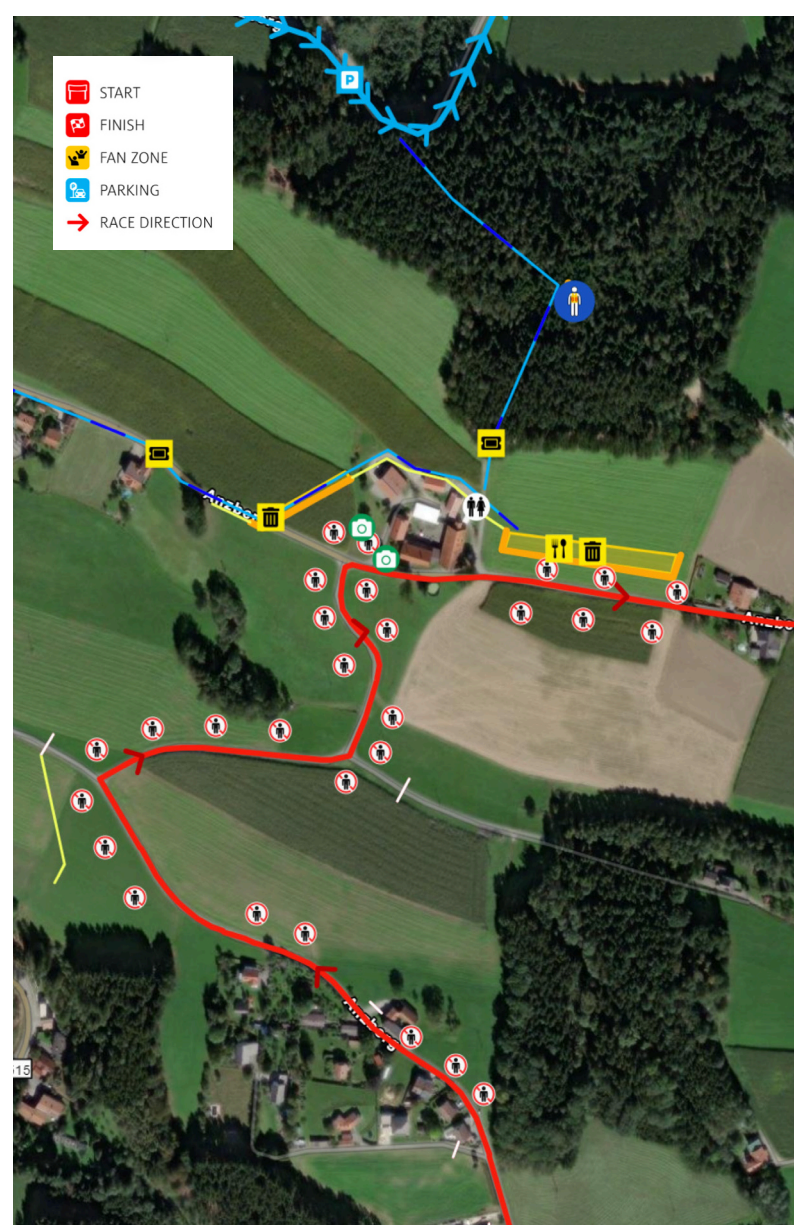

NAVIGATION

>> www.centraleuropeanrally.eu/ss9-12-fanzone-5

GPS: 48.55860862, 13.49989961

[Navigation with Google Maps](#)

[Navigation with Waze](#)