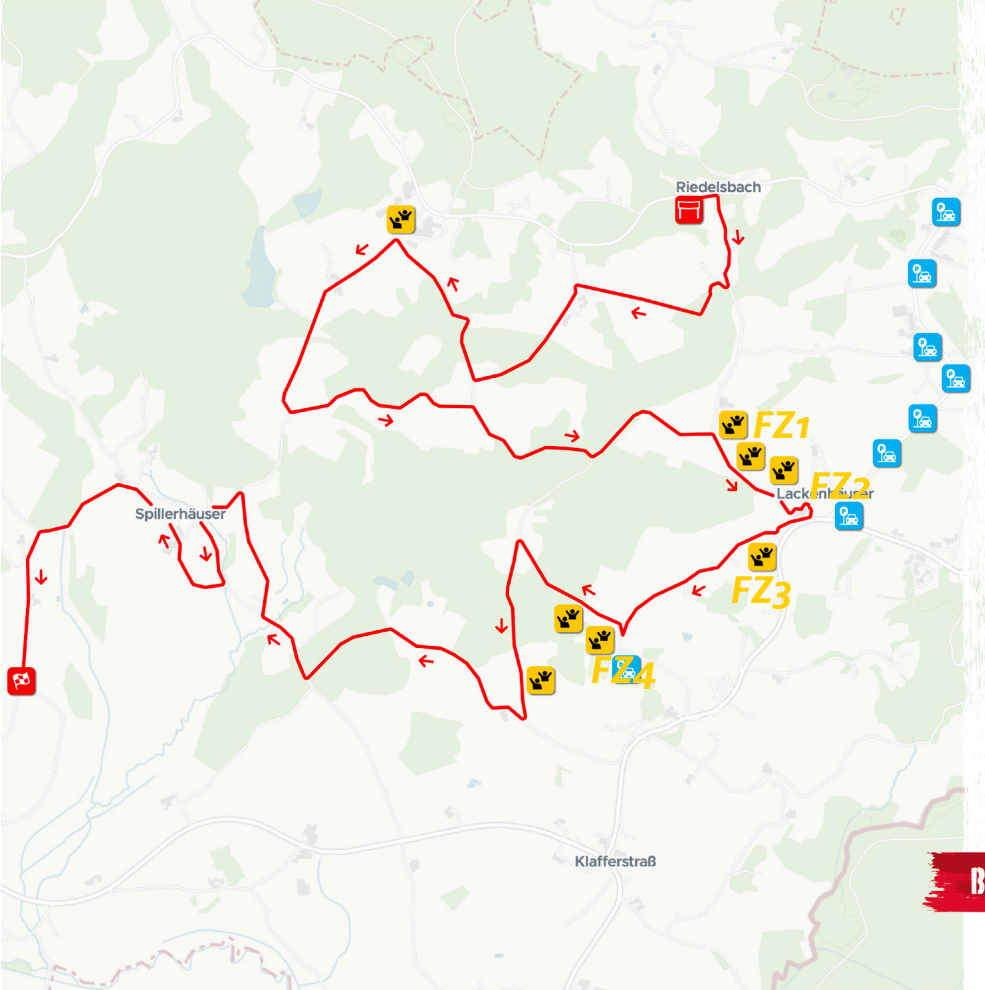

KNAUS TABBERT BAYERISCHER WALD

SS 11/14

11.88 km

SS 11 11:05 SS 14 18:05

- START
- FINISH
- FAN ZONE
- PARKING
- RACE DIRECTION

BEYOND BORDERS