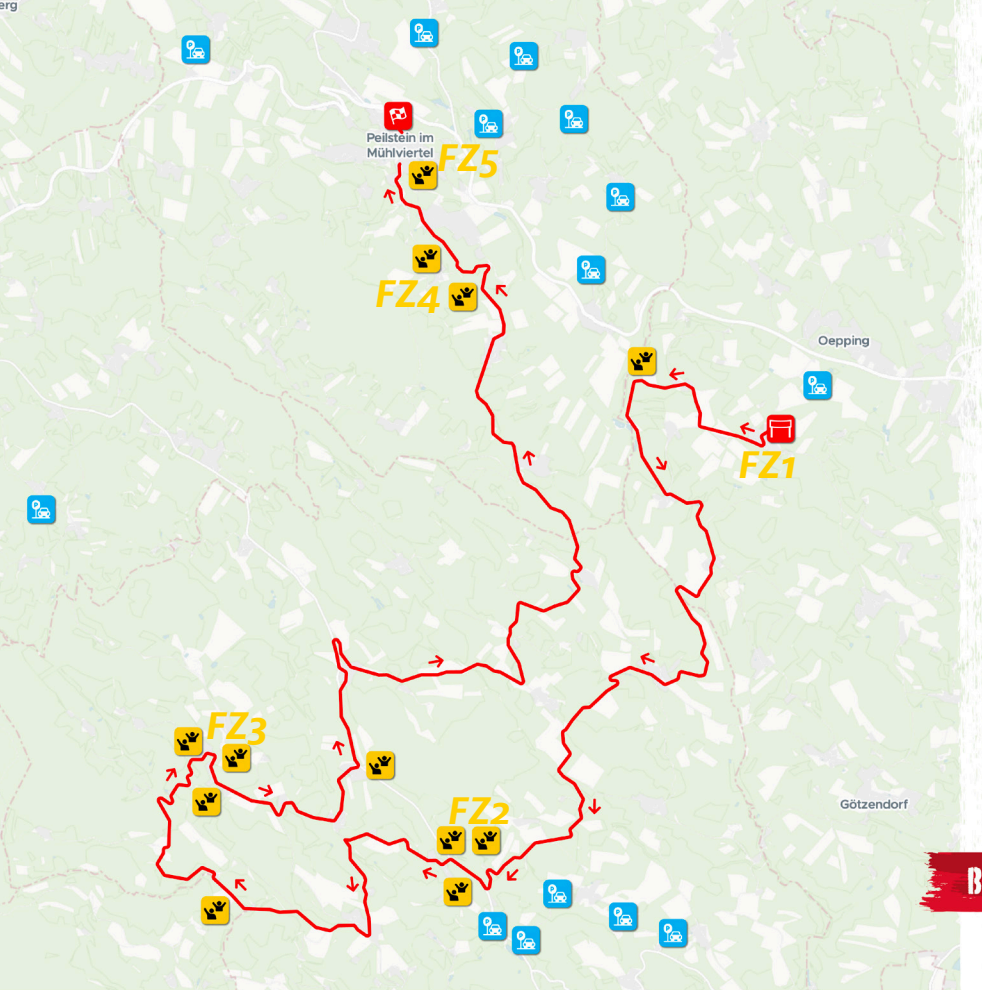

SATURDAY 28. 10.

MÜHLTAL

SS 10/13

27.83 km

SS 10 10:01 SS 13 17:01

- START
- FINISH
- FAN ZONE
- PARKING
- RACE DIRECTION

BEYOND BORDERS