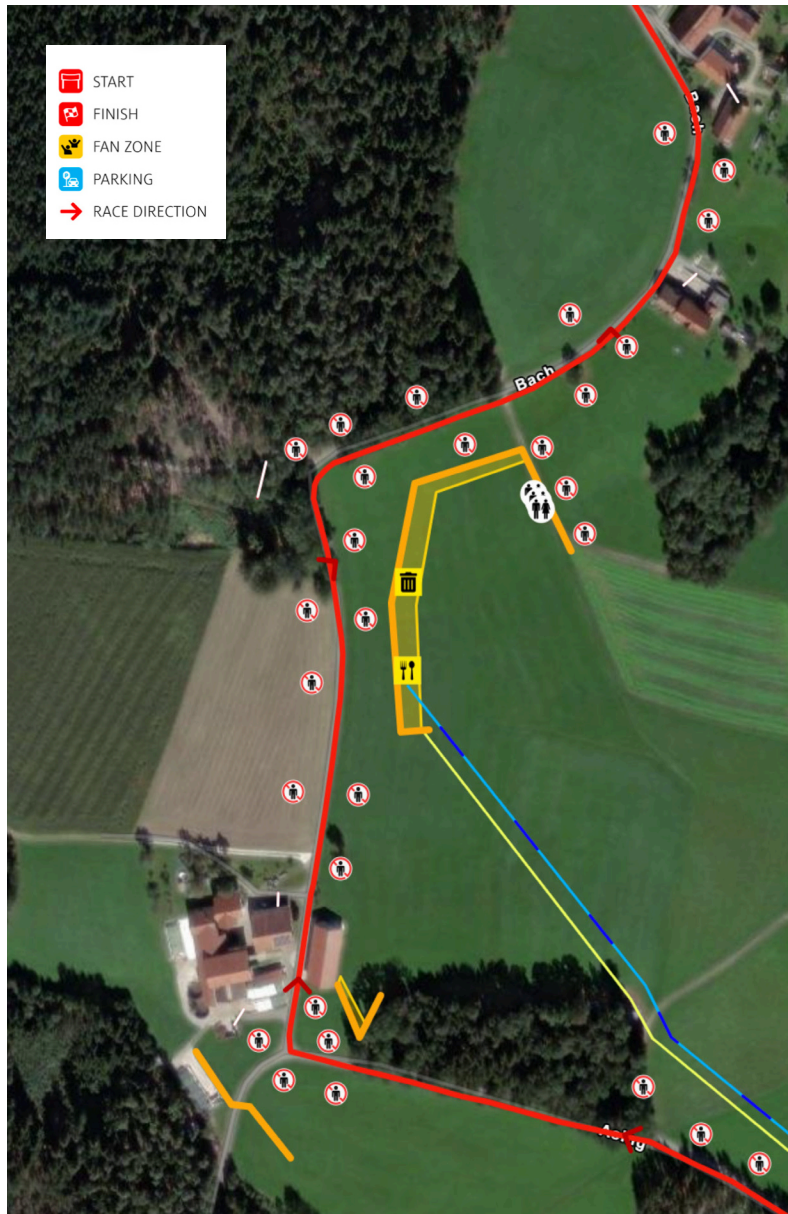

NAVIGATION

>> www.centraleuropeanrally.eu/ss9-12-fanzone-4

GPS: 48.53564241, 13.52889544

[Navigation with Google Maps](#)

[Navigation with waze](#)