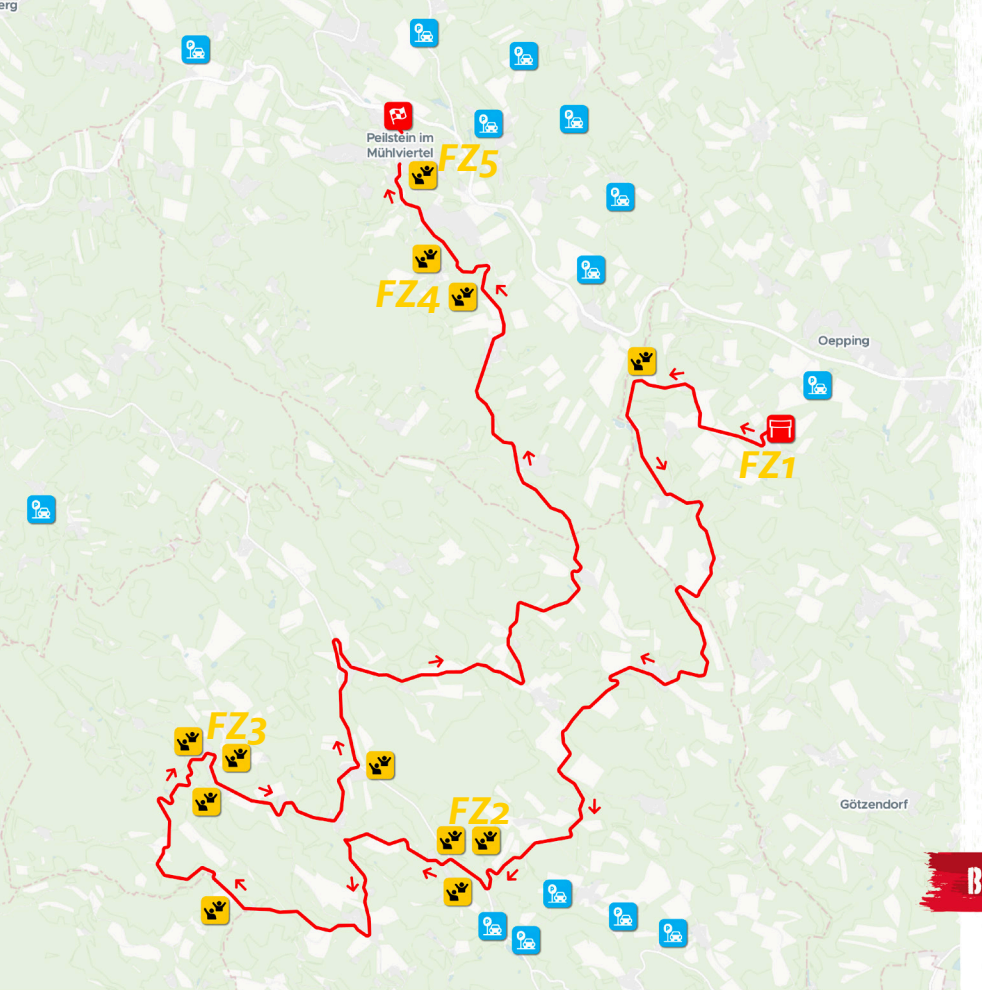

[Navigation with waze](#)

SATURDAY 28. 10.

MÜHLTAL

SS 10/13

27.83 km

SS 10 10:01 SS 13 17:01

- START
- FINISH
- FAN ZONE
- PARKING
- RACE DIRECTION

BEYOND BORDERS