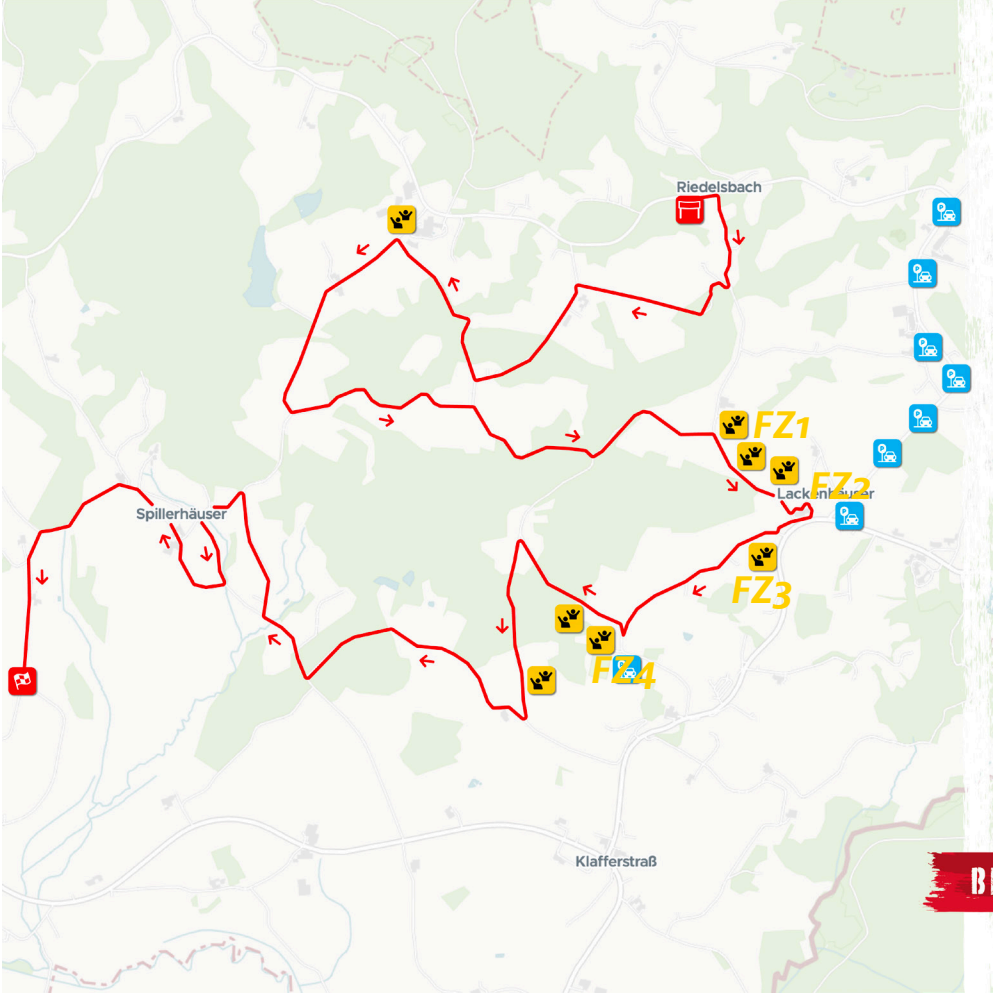

KNAUS TABBERT BAYERISCHER WALD

SS 11/14 **11.88 km**

SS 11 11:05 **SS 14** 18:05

- START
- FINISH
- FAN ZONE
- PARKING
- RACE DIRECTION

BEYOND BORDERS