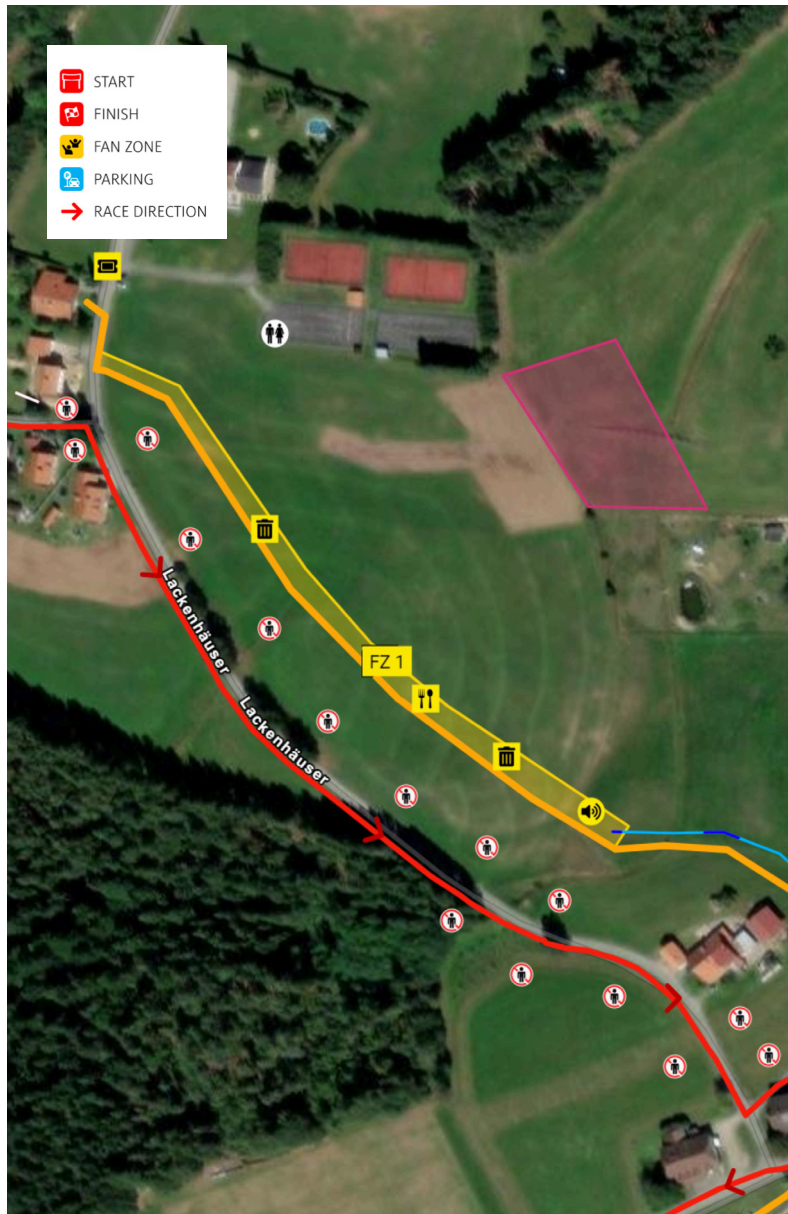

GPS: 48.738316076, 13.815514718

[Navigation with Google Maps](#)

[Navigation with waze](#)

KNAUS TABBERT BAYERISCHER WALD

SS 11/14

11.88 km

SS 11 11:05 SS 14 18:05

- START
- FINISH
- FAN ZONE
- PARKING
- RACE DIRECTION