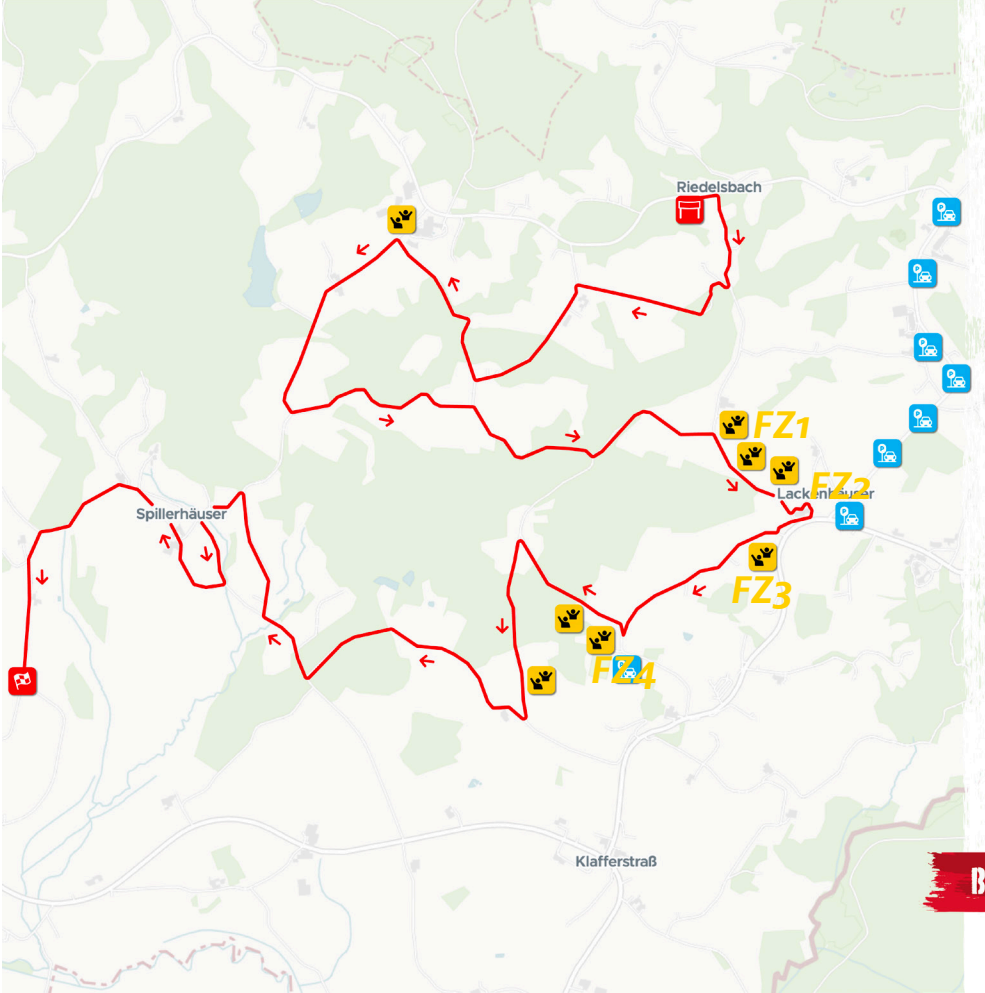

KNAUS TABBERT BAYERISCHER WALD

SS 11/14

11.88 km

SS 11 11:05 SS 14 18:05

- START
- FINISH
- FAN ZONE
- PARKING
- RACE DIRECTION

BEYOND BORDERS