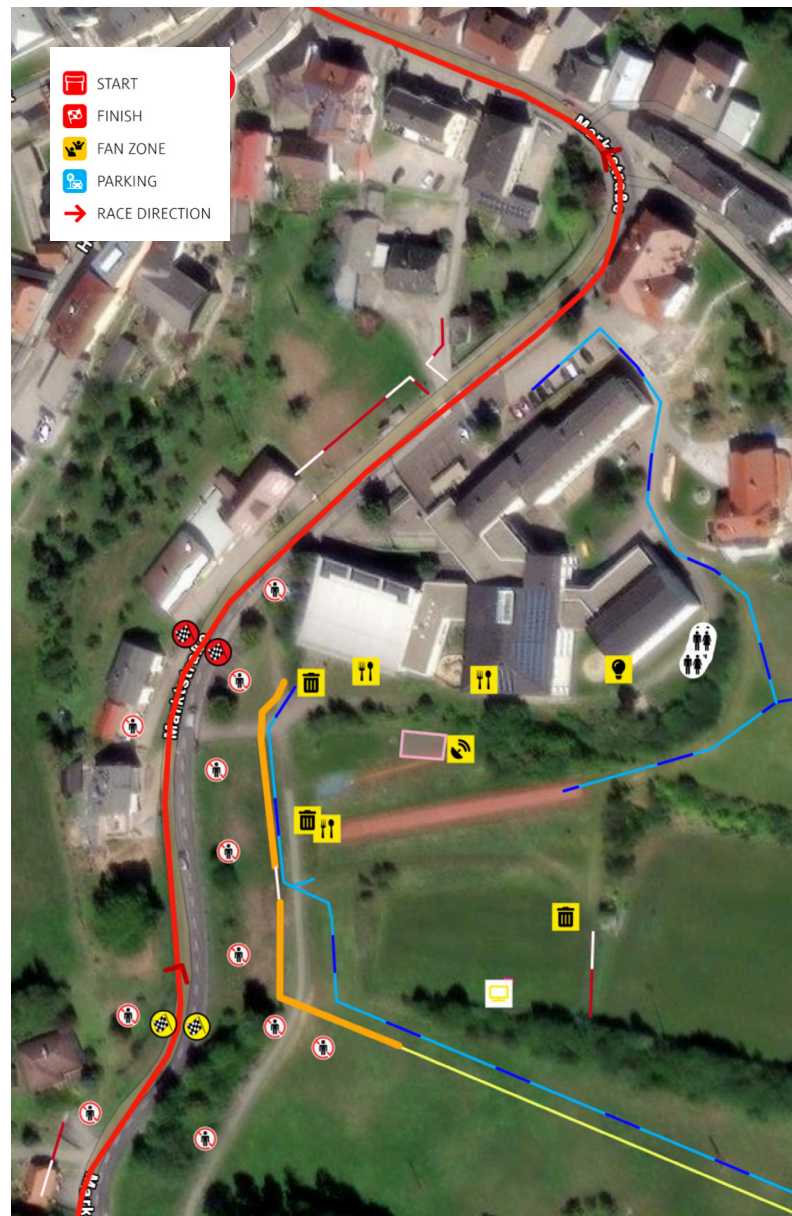

PARKING

» 500 Parking spaces

NAVIGATION

» www.centraleuropeanrally.eu/ss10-13-fanzone-5

GPS:48.613068537, 13.904029721

[Navigation with Google Maps](#)

[Navigation with waze](#)

KNAUS TABBERT BAYERISCHER WALD