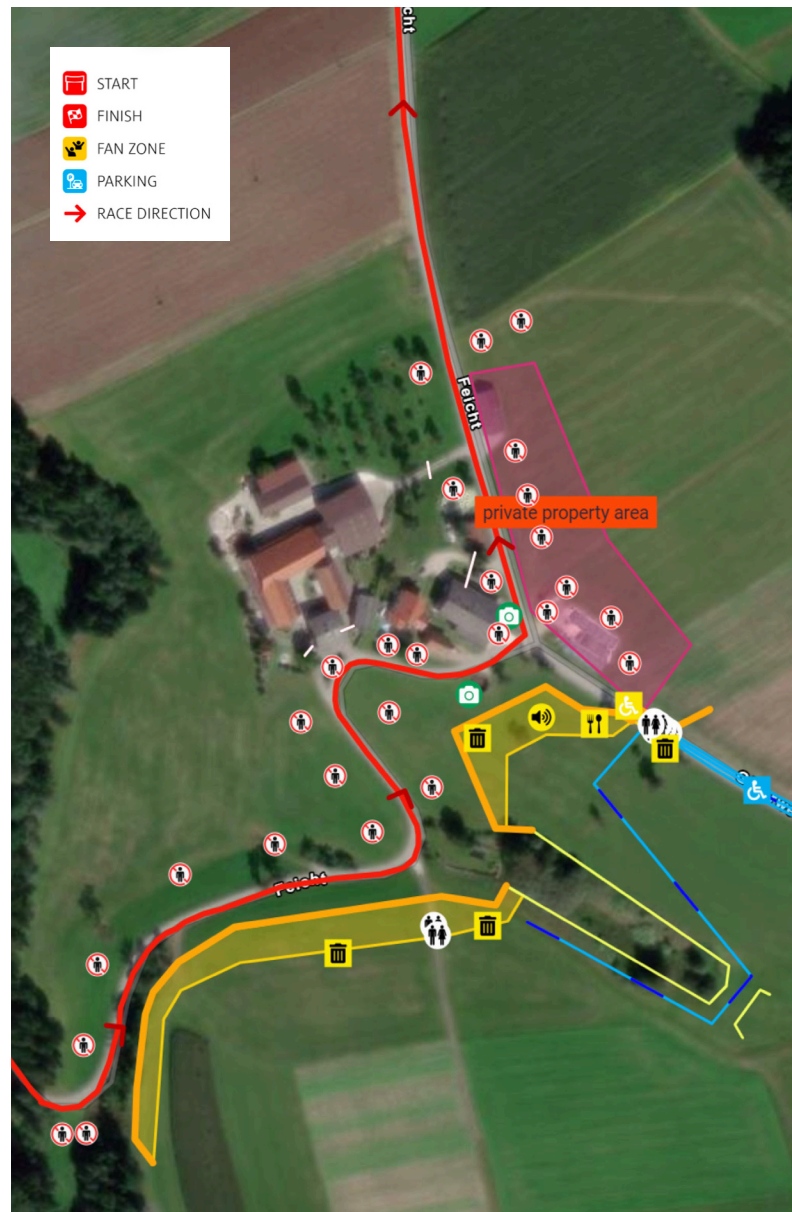

SPECTATOR GUIDANCE SYSTEM

Please follow the blue arrows.

PARKING

» 1500 Parking spaces

NAVIGATION

» www.centraleuropeanrally.eu/ss9-12-fanzone-2

GPS: 48.4931197, 13.55293991

[Navigation with Google Maps](#)

[Navigation with waze](#)

SATURDAY 28. 10.

SCHÄRDINGER INNVIERTTEL

SS 9/12

16.02 km

SS 9 8:15

SS 12 15:15

- START
- FINISH
- FAN ZONE
- PARKING
- RACE DIRECTION