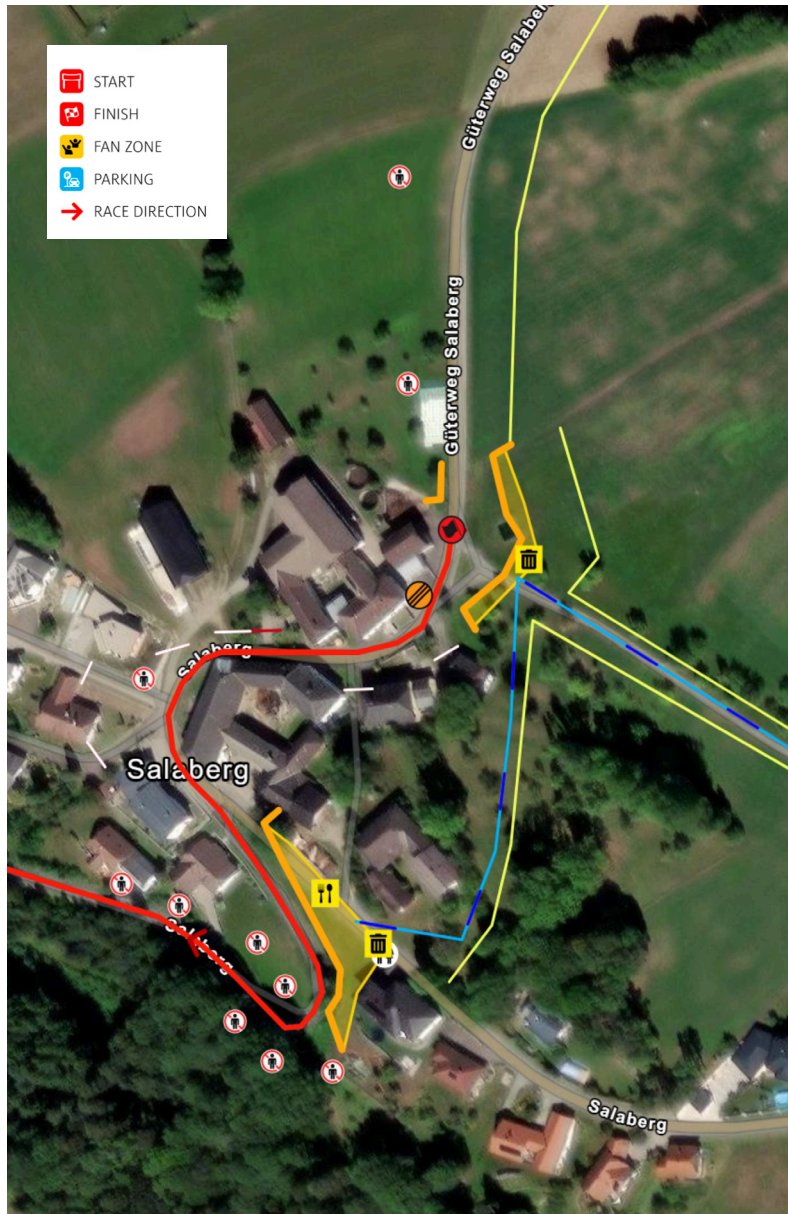

PARKING

» 250 Parking spaces

NAVIGATION

» www.centraleuropeanrally.eu/ss10-13-fanzone-1

GPS: 48.59921259, 13.94274198

[Navigation with Google Maps](#)

[Navigation with waze](#)

SATURDAY 28. 10.