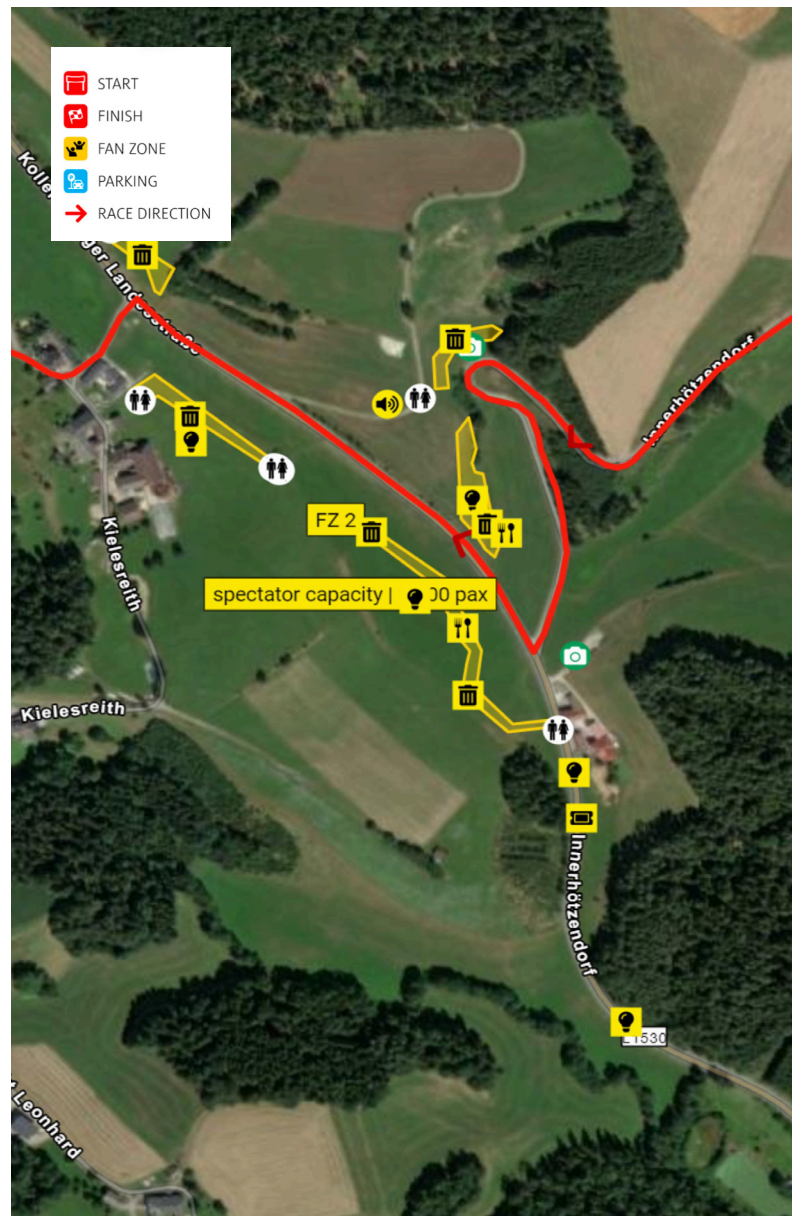

NAVIGATION

>> www.centraleuropeanrally.eu/ss10-13-fanzone-2

GPS: 49.40943814, 13.34941685

[Navigation with Google Maps](#)

[Navigation with waze](#)