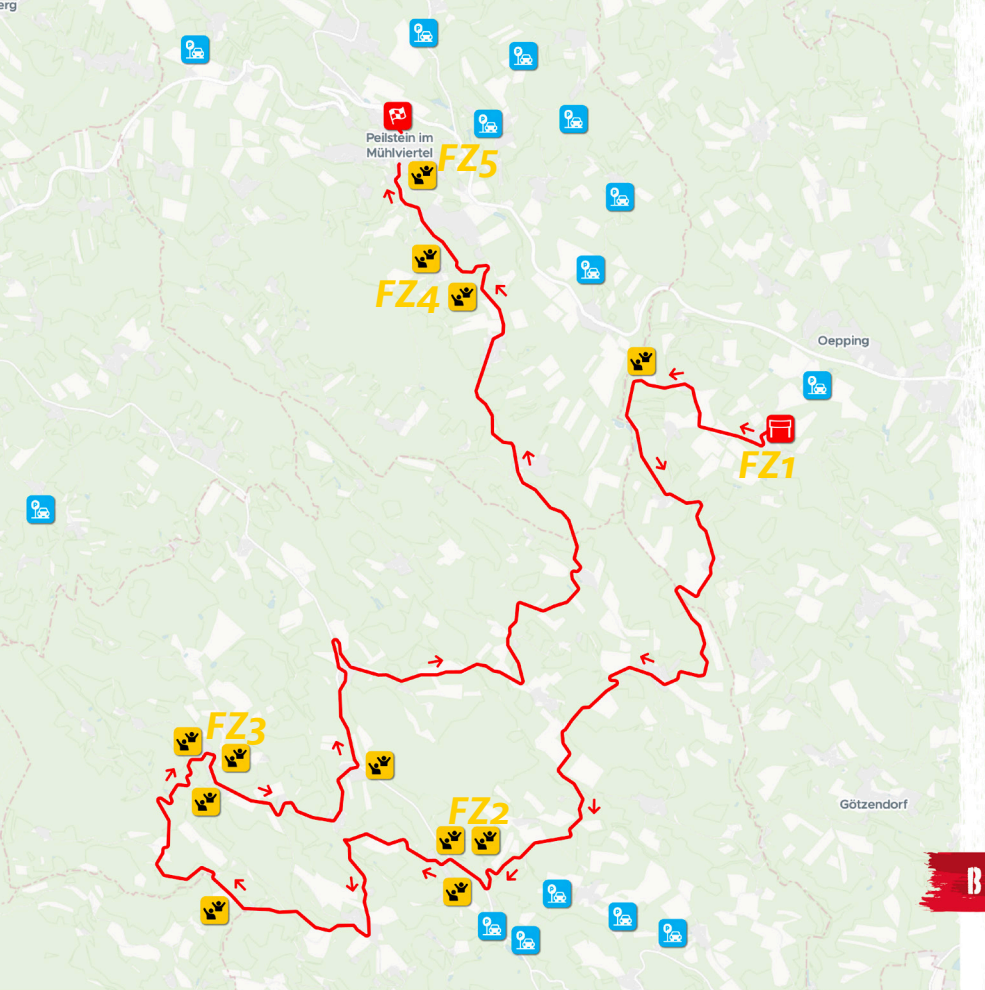

27.83 km

SS 10 10:01 SS 13 17:01

-  START
-  FINISH
-  FAN ZONE
-  PARKING
-  RACE DIRECTION

BEYOND BORDERS

SS 10-13 Fan Zone 1

-  Tickets & Ticketcontrol
-  Toilet
-  Catering

SPECTATOR GUIDANCE SYSTEM

 Please follow the green arrows.