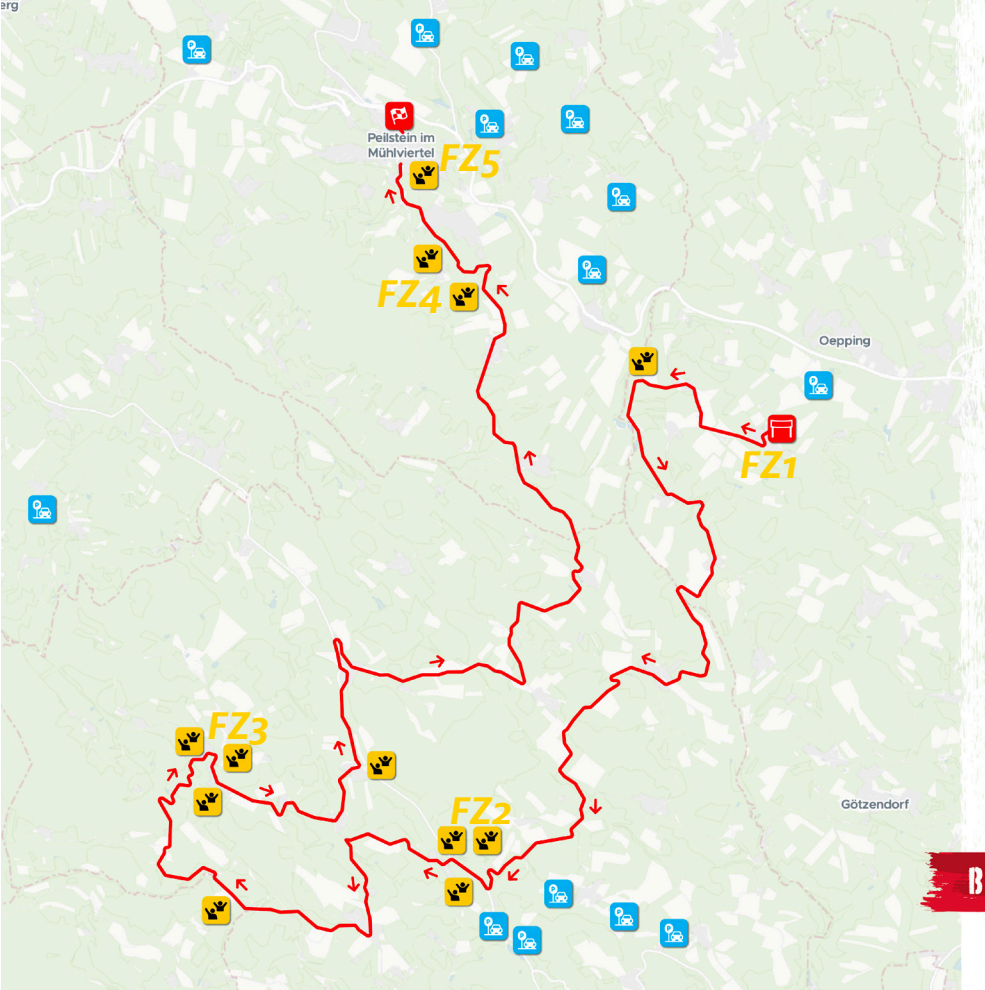

NAVIGATION

www.centraleuropeanrally.eu/ss10-13-fanzone-3

GPS: 48.589796217, 13.852790085

[Navigation with Google Maps](#)

[Navigation with waze](#)

SATURDAY 28.10.

MÜHLTAL

SS 10/13

27.83 km

SS 10 10:01 SS 13 17:01

-  START
-  FINISH
-  FAN ZONE
-  PARKING
-  RACE DIRECTION

BEYOND BORDERS

SS 10-13 Fan Zone 4

-  Tickets & Ticketcontrol
-  Catering
-  Speaker
-  Lighting
-  Toilet
-  Media Photo point