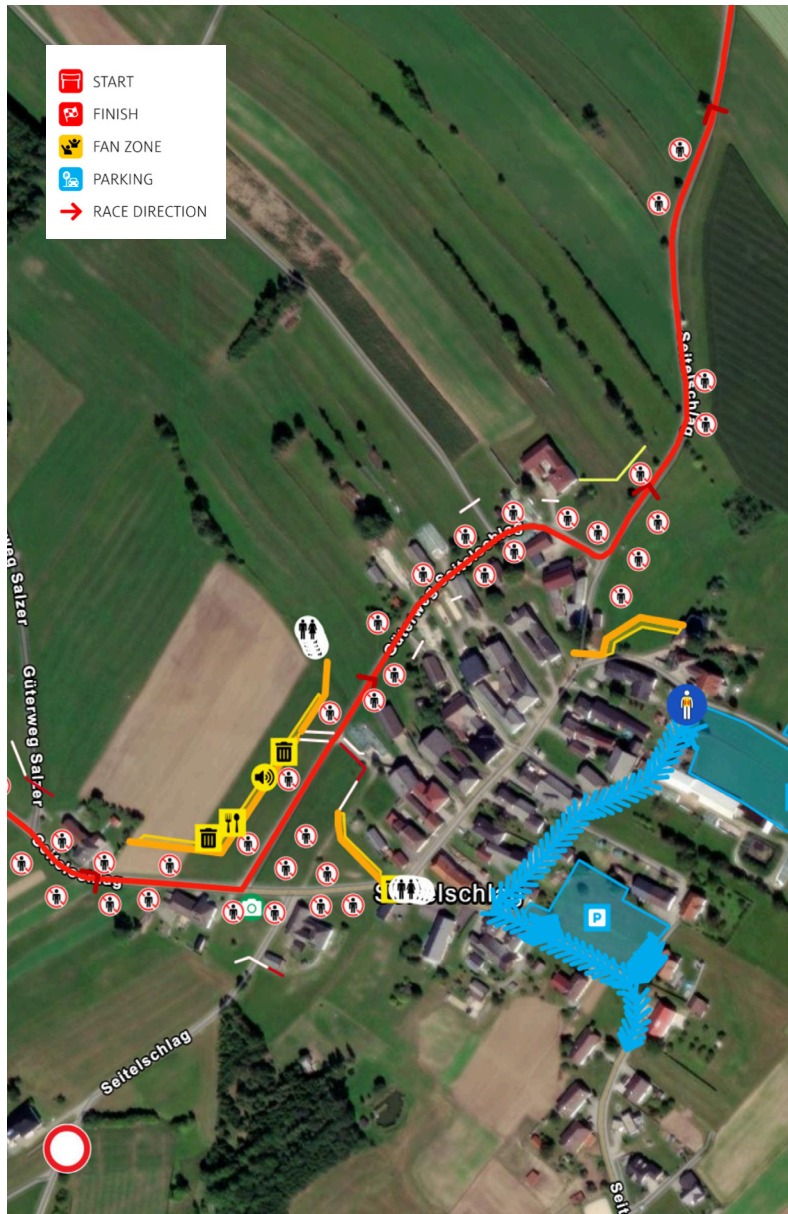

17.25 km

SS 15 8:15 SS 17 10:33

- START
- FINISH
- FAN ZONE
- PARKING
- RACE DIRECTION

BEYOND BORDERS

SS 15-17 Fan Zone 5

- Tickets & Ticketcontrol
- Catering
- Speaker
- Toilet
- Media Photo point

SPECTATOR GUIDANCE SYSTEM

Please follow the red arrows.

PARKING

» 800 Parking spaces

NAVIGATION

» www.centraleuropeanrally.eu/ss15-17-fanzone-5

GPS: 48.682109662, 13.870320744

[Navigation with Google Maps](#)

[Navigation with waze](#)

SUNDAY 29. 10.

PASSAUER LAND

SS 16/18

16.37 km

SS 16 9:35

SS 18 12:15

- START
- FINISH
- FAN ZONE
- PARKING
- RACE DIRECTION

BEYOND BORDERS