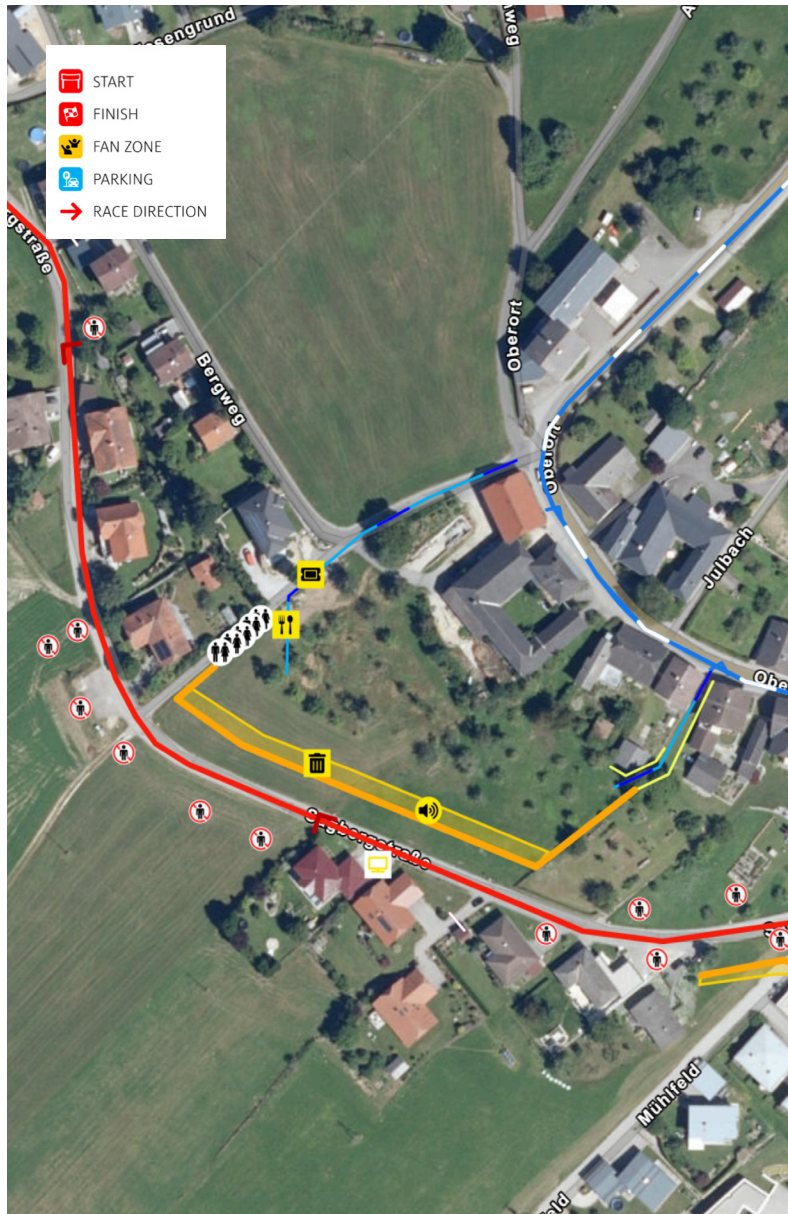

17.25 km

SS 15 8:15 SS 17 10:33

- START
- FINISH
- FAN ZONE
- PARKING
- RACE DIRECTION

BEYOND BORDERS

SS 15-17 Fan Zone 2

- Tickets & Ticketcontrol
- Toilet
- Catering

SPECTATOR GUIDANCE SYSTEM

Please follow the red arrows.

PARKING

>> 500 Parking spaces

NAVIGATION

>> www.centraleuropeanrally.eu/ss15-17-fanzone-2

GPS: 48.664263303, 13.863715550

[Navigation with Google Maps](#)

[Navigation with waze](#)

SUNDAY 29. 10.

BÖHMERWALD

SS 15/17

17.25 km

SS 15 8:15 SS 17 10:33

- START
- FINISH
- FAN ZONE
- PARKING
- RACE DIRECTION

BEYOND BORDERS

SS 15-17 Fan Zone 3

- Tickets & Ticketcontrol
- Toilet
- Catering
- Speaker

[Navigation with waze](#)

SUNDAY 29. 10.

BÖHMERWALD

SS 15/17

17.25 km

SS 15 8:15 SS 17 10:33

- START
- FINISH
- FAN ZONE
- PARKING
- RACE DIRECTION

BEYOND BORDERS