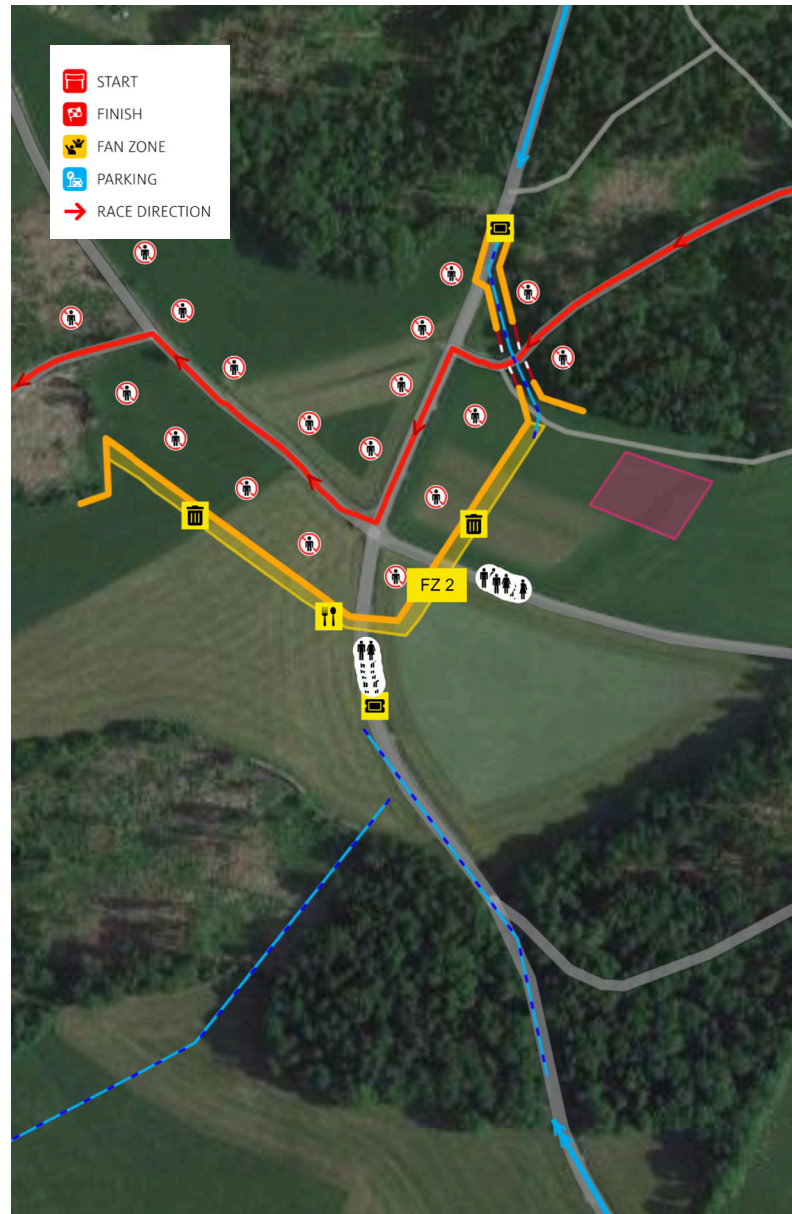

16.37 km

SS 16 9:35

SS 18 12:15

- START
- FINISH
- FAN ZONE
- PARKING
- RACE DIRECTION

BEYOND BORDERS

SS 16-18

Fan Zone 2

- Tickets & Ticketcontrol
- Toilet
- Catering

SPECTATOR GUIDANCE SYSTEM

Please follow the yellow arrows.

PARKING

- » 400 Parking spaces
- » Busshuttle service
- » Also reachable via bus shuttle parking Lobo/ Waldkirchen

NAVIGATION

» www.centraleuropeanrally.eu/ss16-18-fanzone-2

[Navigation with Google Maps](#)

[Navigation with waze](#)

SUNDAY 29. 10.

PASSAUER LAND

SS 16/18

16.37 km

SS 16 9:35

SS 18 12:15