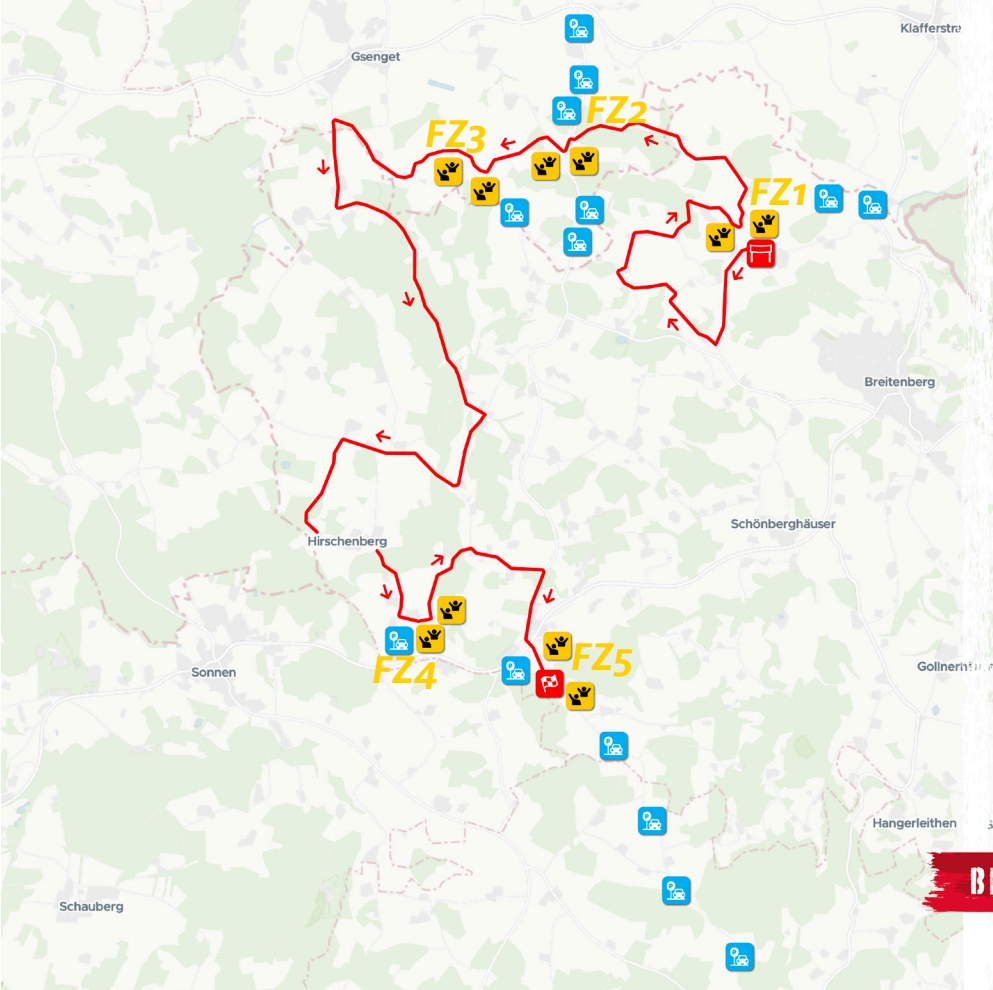

16.37 km

SS 16 9:35

SS 18 12:15

- START
- FINISH
- FAN ZONE
- PARKING
- RACE DIRECTION

BEYOND BORDERS

SS 16-18

Fan Zone 2

- Tickets & Ticketcontrol
- Toilet
- Catering

SPECTATOR GUIDANCE SYSTEM

Please follow the yellow arrows.

PARKING

- » 400 Parking spaces
- » Busshuttle service
- » Also reachable via bus shuttle parking Lobo/ Waldkirchen

NAVIGATION

» www.centraleuropeanrally.eu/ss16-18-fanzone-2

[Navigation with Google Maps](#)

[Navigation with waze](#)

SUNDAY 29. 10.

PASSAUER LAND

SS 16/18

16.37 km

SS 16 9:35

SS 18 12:15

GPS: 48.71053872, 13.75930519

[Navigation with Google Maps](#)

[Navigation with waze](#)

SUNDAY 29. 10.

PASSAUER LAND

SS 16/18

16.37 km

SS 16 9:35