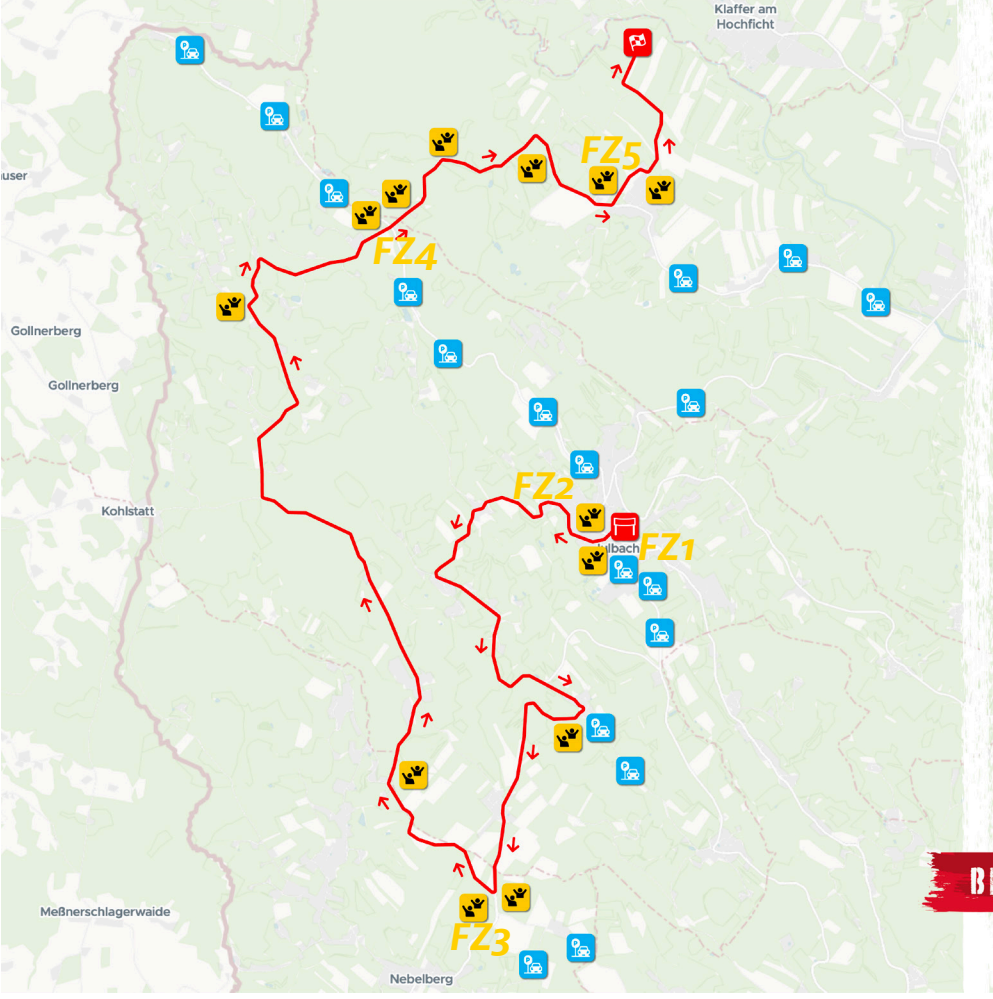

NAVIGATION

» www.centraleuropeanrally.eu/ss15-17-fanzone-1

GPS: 48.656472105, 13.867876147

[Navigation with Google Maps](#)

[Navigation with waze](#)

SUNDAY 29. 10.

BÖHMERWALD

SS 15/17

17.25 km

SS 15 8:15 SS 17 10:33

- START
- FINISH
- FAN ZONE
- PARKING
- RACE DIRECTION

BEYOND BORDERS

SS 15-17 Fan Zone 2

- Tickets & Ticketcontrol
- Toilet
- Catering

SPECTATOR GUIDANCE SYSTEM

Please follow the red arrows.

[Navigation with waze](#)

SUNDAY 29. 10.

BÖHMERWALD

SS 15/17

17.25 km

SS 15 8:15 SS 17 10:33

- START
- FINISH
- FAN ZONE
- PARKING
- RACE DIRECTION

BEYOND BORDERS

SPECTATOR GUIDANCE SYSTEM

Please follow the yellow arrows.

PARKING

- » 900 Parking spaces
- » Busshuttle service
- » Also reachable by bus shuttle Knaus Tabbert/ Jandelsbrunn

NAVIGATION

» www.centraleuropeanrally.eu/ss16-18-fanzone-5