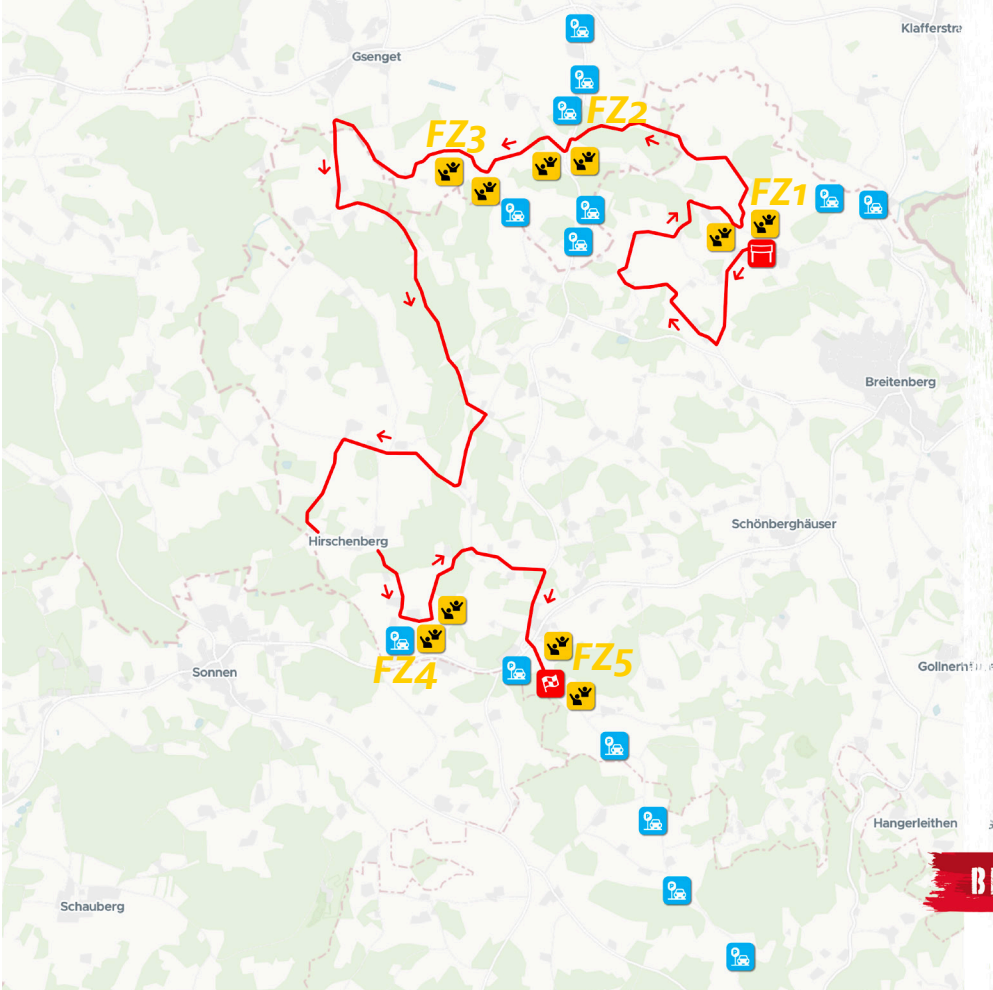

[Navigation with Google Maps](#)

[Navigation with waze](#)

SUNDAY 29. 10.

PASSAUER LAND

SS 16/18

16.37 km

SS 16 9:35

SS 18 12:15

 Please follow the yellow arrows.

PARKING

- » 750 Parking spaces
- » Busshuttle service
- » Also reachable via bus shuttle parking Lobo/ Waldkirchen

NAVIGATION

» www.centraleuropeanrally.eu/ss16-18-fanzone-3

GPS: 48.71053872, 13.75930519

[Navigation with Google Maps](#)

[Navigation with waze](#)

SUNDAY 29. 10.

PASSAUER LAND

SS 16/18

16.37 km

SS 16 9:35

GPS:48.68558045,13.74280801

[Navigation with Google Maps](#)

[Navigation with waze](#)

SUNDAY 29. 10.

PASSAUER LAND

SS 16/18

16.37 km

SS 16 9:35 SS 18 12:15