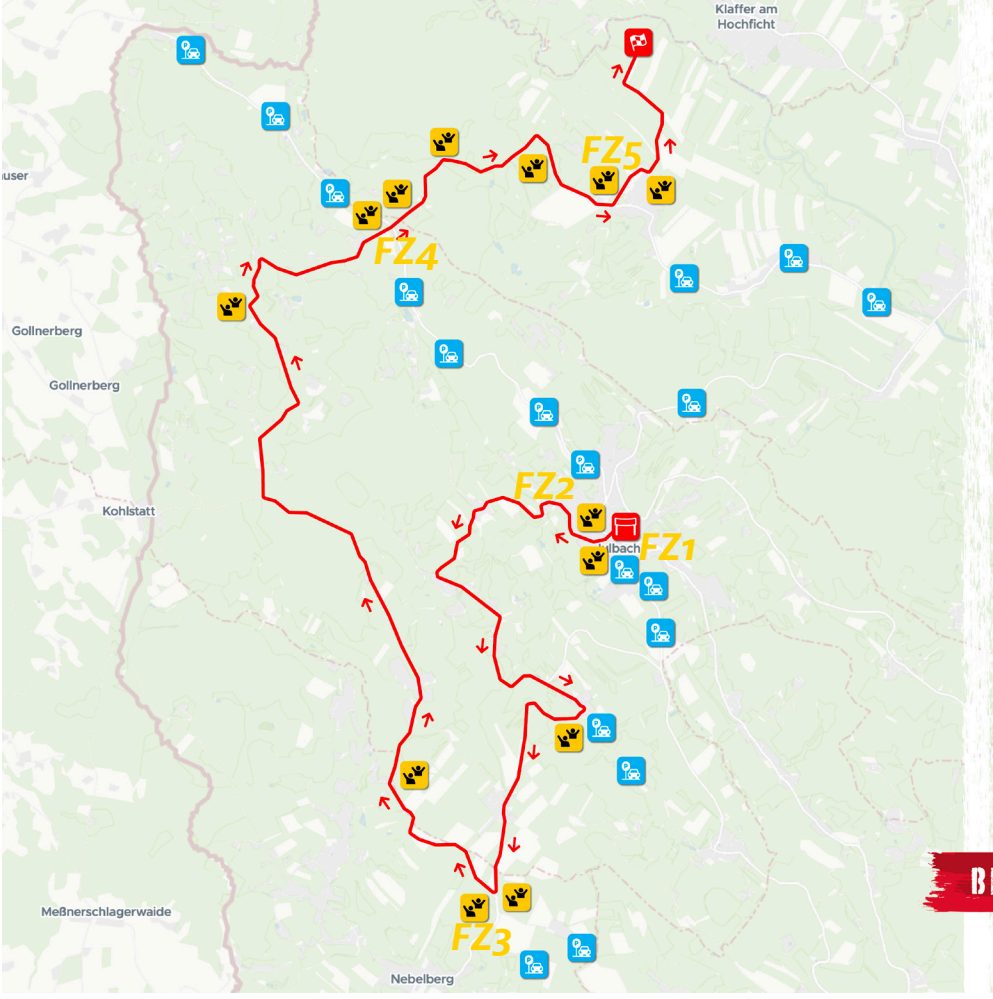

BÖHMERWALD

SS 15/17

17.25 km

SS 15 8:15 SS 17 10:33

- START
- FINISH
- FAN ZONE
- PARKING
- RACE DIRECTION

BEYOND BORDERS

SS 15-17 Fan Zone 3

- Tickets & Ticketcontrol
- Toilet
- Catering
- Speaker

SPECTATOR GUIDANCE SYSTEM

Please follow the red arrows.

PARKING

» 450 Parking spaces

NAVIGATION

» www.centraleuropeanrally.eu/ss15-17-fanzone-3

GPS: 48.631982607, 13.859196454

[Navigation with Google Maps](#)

[Navigation with waze](#)

SUNDAY 29. 10.

BÖHMERWALD

SS 15/17

17.25 km

SS 15 8:15 SS 17 10:33

- START
- FINISH
- FAN ZONE
- PARKING
- RACE DIRECTION

BEYOND BORDERS

SPECTATOR GUIDANCE SYSTEM

Please follow the yellow arrows.

PARKING

- » 900 Parking spaces
- » Busshuttle service
- » Also reachable by bus shuttle Knaus Tabbert/ Jandelsbrunn

NAVIGATION

» www.centraleuropeanrally.eu/ss16-18-fanzone-5