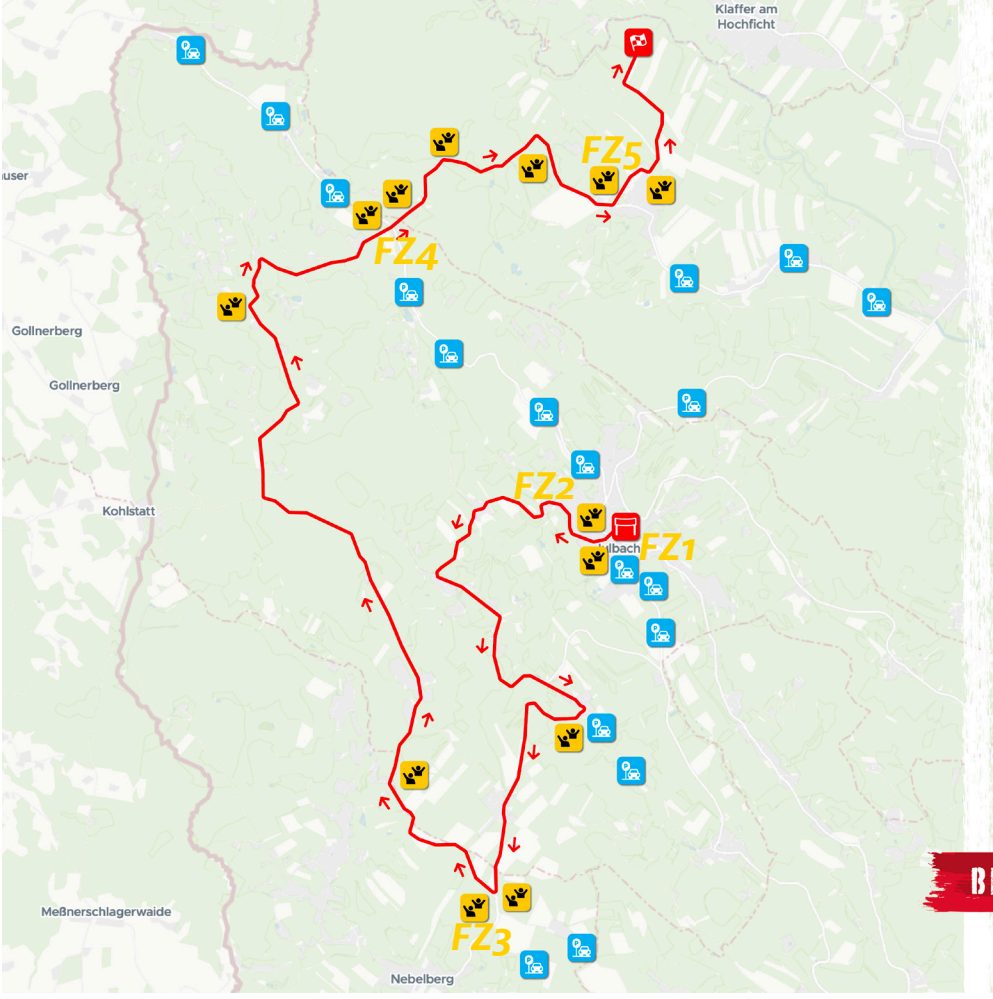

[Navigation with waze](#)

SUNDAY 29. 10.

BÖHMERWALD

SS 15/17

17.25 km

SS 15 8:15 SS 17 10:33

- START
- FINISH
- FAN ZONE
- PARKING
- RACE DIRECTION

BEYOND BORDERS

NAVIGATION

» www.centraleuropeanrally.eu/ss15-17-fanzone-4

GPS:48.688527995, 13.830833565

[Navigation with Google Maps](#)

[Navigation with waze](#)

SUNDAY 29. 10.

BÖHMERWALD

SS 15/17

17.25 km

SS 15 8:15 SS 17 10:33

- START
- FINISH
- FAN ZONE
- PARKING
- RACE DIRECTION

BEYOND BORDERS

SS 15-17 Fan Zone 5

- Tickets & Ticketcontrol
- Catering
- Speaker
- Toilet
- Media Photo point

SPECTATOR GUIDANCE SYSTEM

SUNDAY 29. 10.

PASSAUER LAND

SS 16/18

16.37 km

SS 16 9:35

SS 18 12:15

- START
- FINISH
- FAN ZONE
- PARKING
- RACE DIRECTION

BEYOND BORDERS