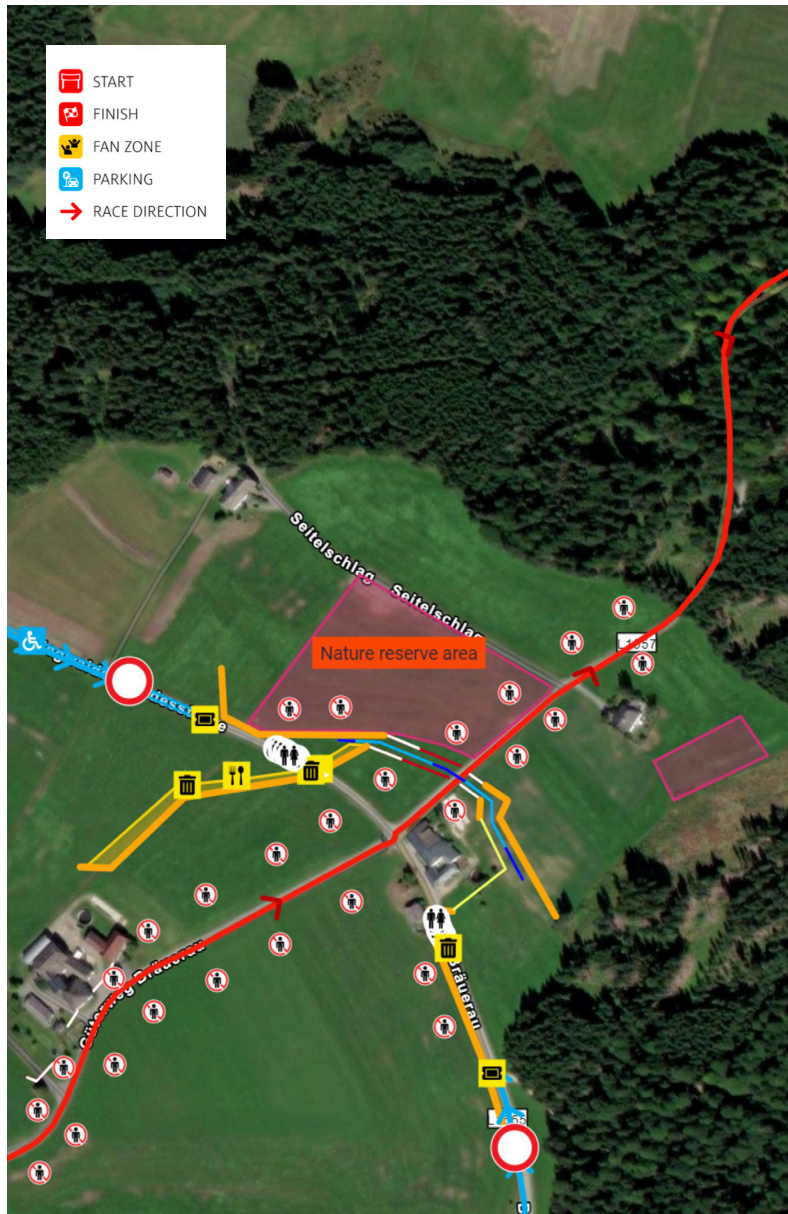

[Navigation with waze](#)

SUNDAY 29. 10.

BÖHMERWALD

SS 15/17

17.25 km

SS 15 8:15 SS 17 10:33

- START
- FINISH
- FAN ZONE
- PARKING
- RACE DIRECTION

BEYOND BORDERS

NAVIGATION

» www.centraleuropeanrally.eu/ss15-17-fanzone-4

GPS:48.688527995, 13.830833565

[Navigation with Google Maps](#)

[Navigation with waze](#)

SUNDAY 29. 10.

BÖHMERWALD

SS 15/17