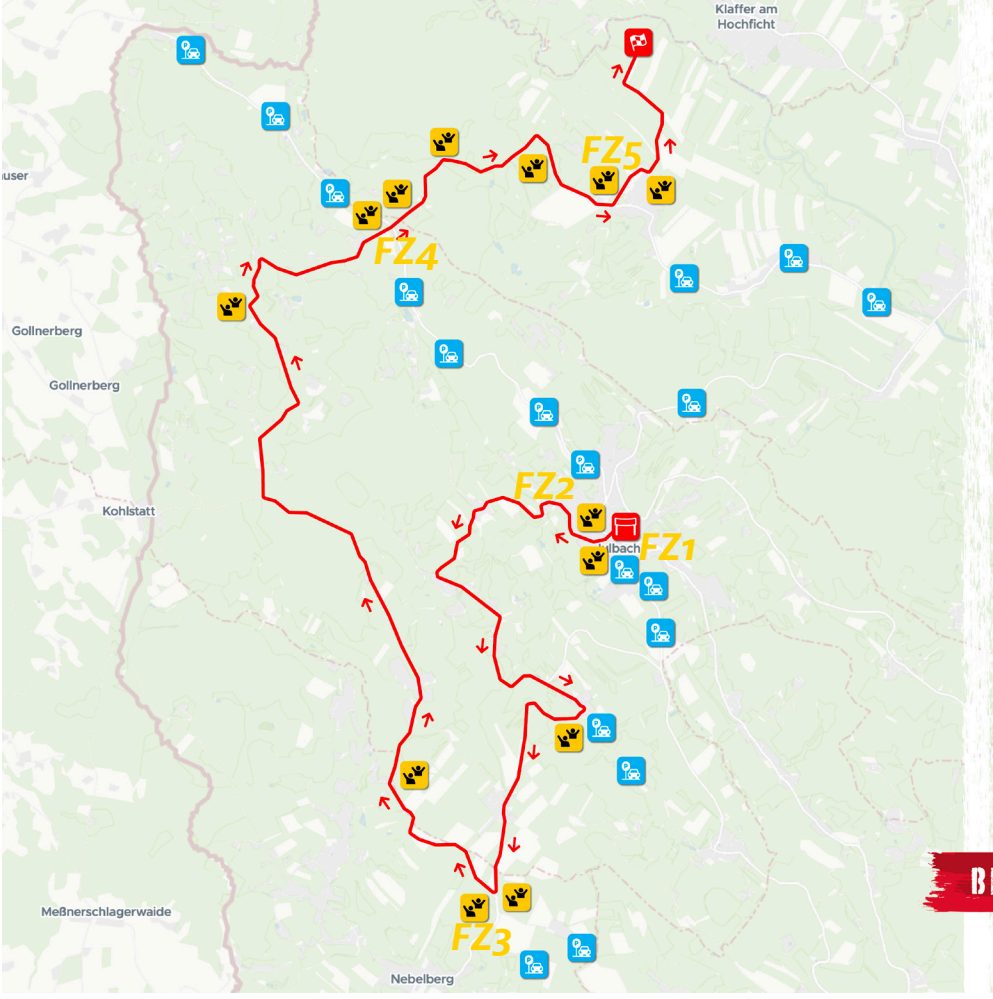

17.25 km

SS 15 8:15 SS 17 10:33

- START
- FINISH
- FAN ZONE
- PARKING
- RACE DIRECTION

BEYOND BORDERS

SS 15-17 Fan Zone 2

- Tickets & Ticketcontrol
- Toilet
- Catering

SPECTATOR GUIDANCE SYSTEM

Please follow the red arrows.

PARKING

>> 500 Parking spaces

NAVIGATION

>> www.centraleuropeanrally.eu/ss15-17-fanzone-2

GPS: 48.664263303, 13.863715550

[Navigation with Google Maps](#)

[Navigation with waze](#)

SUNDAY 29. 10.

BÖHMERWALD

SS 15/17

17.25 km

SS 15 8:15 SS 17 10:33

- START
- FINISH
- FAN ZONE
- PARKING
- RACE DIRECTION

BEYOND BORDERS

SS 15-17 Fan Zone 3

- Tickets & Ticketcontrol
- Toilet
- Catering
- Speaker

[Navigation with waze](#)

SUNDAY 29. 10.

BÖHMERWALD

SS 15/17

17.25 km

SS 15 8:15 SS 17 10:33

- START
- FINISH
- FAN ZONE
- PARKING
- RACE DIRECTION

BEYOND BORDERS