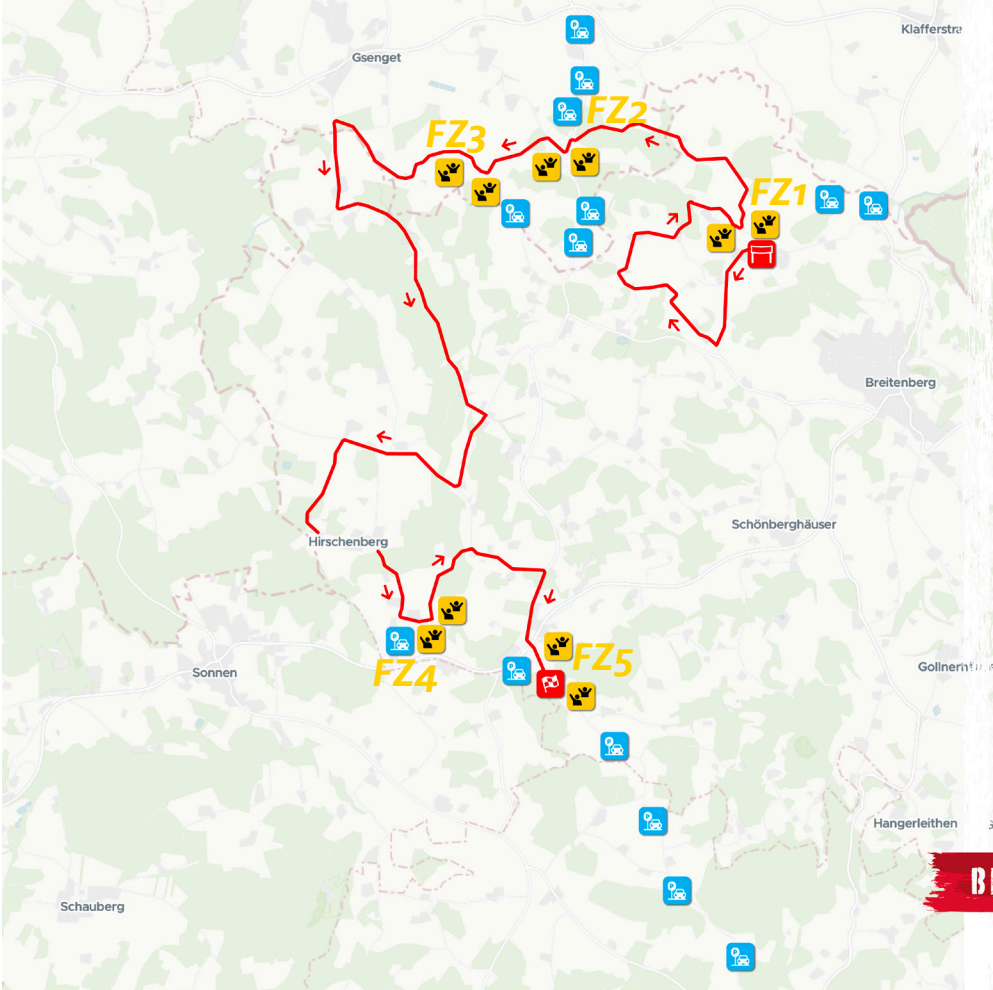

17.25 km

SS 15 8:15 SS 17 10:33

- START
- FINISH
- FAN ZONE
- PARKING
- RACE DIRECTION

BEYOND BORDERS

SS 15-17 Fan Zone 5

- Tickets & Ticketcontrol
- Catering
- Speaker
- Toilet
- Media Photo point

SPECTATOR GUIDANCE SYSTEM

Please follow the red arrows.

PARKING

» 800 Parking spaces

NAVIGATION

» www.centraleuropeanrally.eu/ss15-17-fanzone-5

GPS: 48.682109662, 13.870320744

[Navigation with Google Maps](#)

[Navigation with waze](#)

SUNDAY 29. 10.

PASSAUER LAND

SS 16/18

16.37 km

SS 16 9:35

SS 18 12:15

- START
- FINISH
- FAN ZONE
- PARKING
- RACE DIRECTION

BEYOND BORDERS