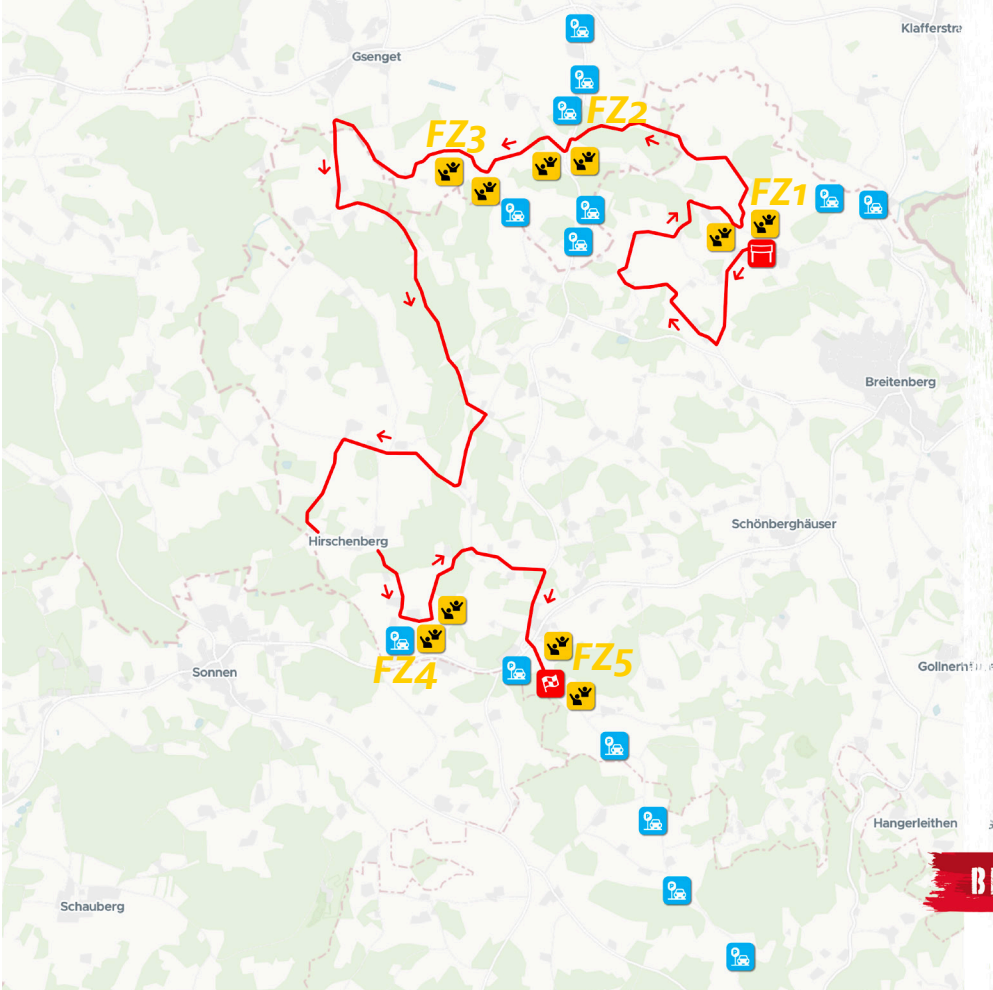

GPS: 48.71053872, 13.75930519

[Navigation with Google Maps](#)

[Navigation with waze](#)

SUNDAY 29. 10.

PASSAUER LAND

SS 16/18

16.37 km

SS 16 9:35

Media Photo point

SPECTATOR GUIDANCE SYSTEM

Please follow the yellow arrows.

PARKING

- » 800 Parking spaces
- » Busshuttle service
- » Also reachable by bus shuttle Knaus Tabbert/ Jandelsbrunn

NAVIGATION

» www.centraleuropeanrally.eu/ss16-18-fanzone-4

GPS:48.68558045,13.74280801

[Navigation with Google Maps](#)

[Navigation with waze](#)

SUNDAY 29. 10.

PASSAUER LAND

SS 16/18

16.37 km

SS 16 9:35 SS 18 12:15

GPS: 48.673844184, 13.768623185

[Navigation with Google Maps](#)

[Navigation with waze](#)