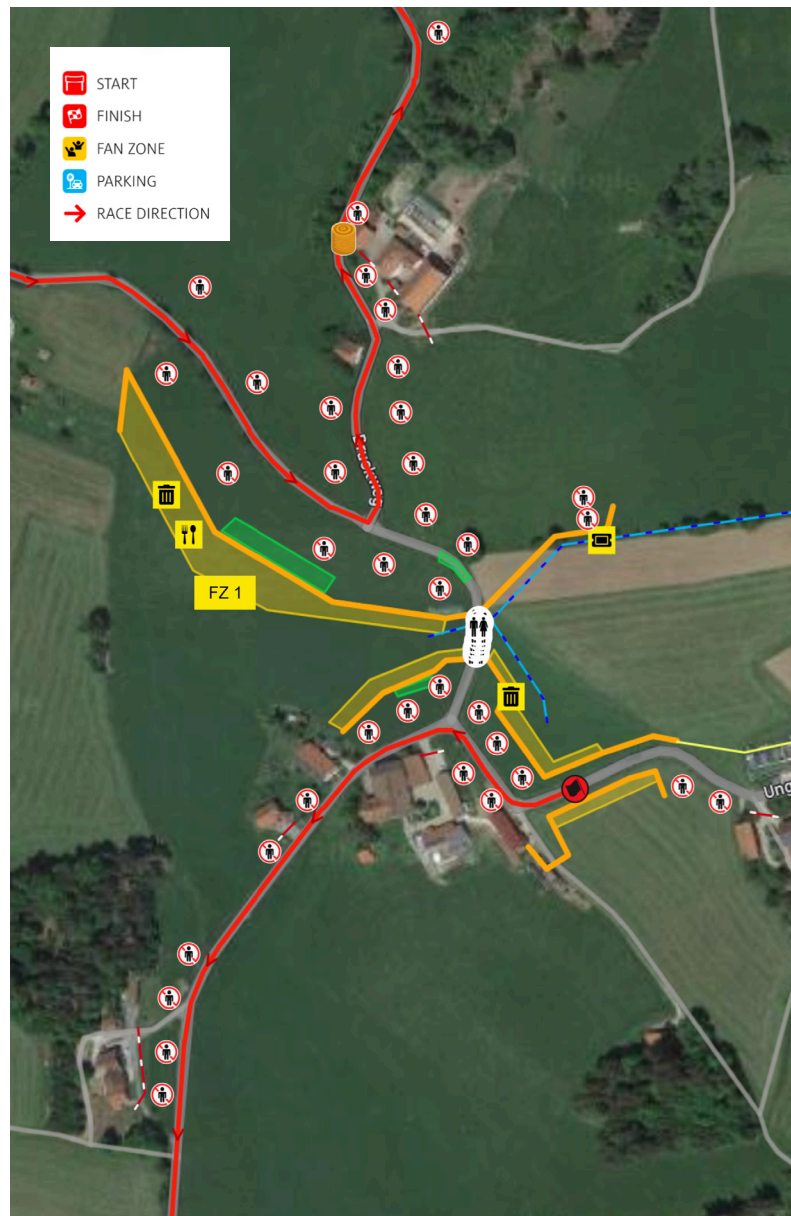

SUNDAY 29. 10.

PASSAUER LAND

SS 16/18

16.37 km

SS 16 9:35

SS 18 12:15

- START
- FINISH
- FAN ZONE
- PARKING
- RACE DIRECTION

BEYOND BORDERS

SS 16-18 Fan Zone 1

- Tickets & Ticketcontrol
- Toilet
- Catering
- Media Photo point

SPECTATOR GUIDANCE SYSTEM

Please follow the yellow arrows.

PARKING

- » 300 Parking spaces
- » Bus shuttle service
- » Also accessible via bus shuttle parking Skilift Hochficht Schwarzenberg/Austria (in case of bad weather this is the only possibility to park)

NAVIGATION

» www.centraleuropeanrally.eu/ss16-18-fanzone-1

GPS: 48.71659005, 13.78978067

[Navigation with Google Maps](#)

[Navigation with waze](#)

SUNDAY 29. 10.

PASSAUER LAND

SS 16/18

[Navigation with Google Maps](#)

[Navigation with waze](#)

SUNDAY 29. 10.

PASSAUER LAND

SS 16/18

16.37 km

SS 16 9:35

SS 18 12:15