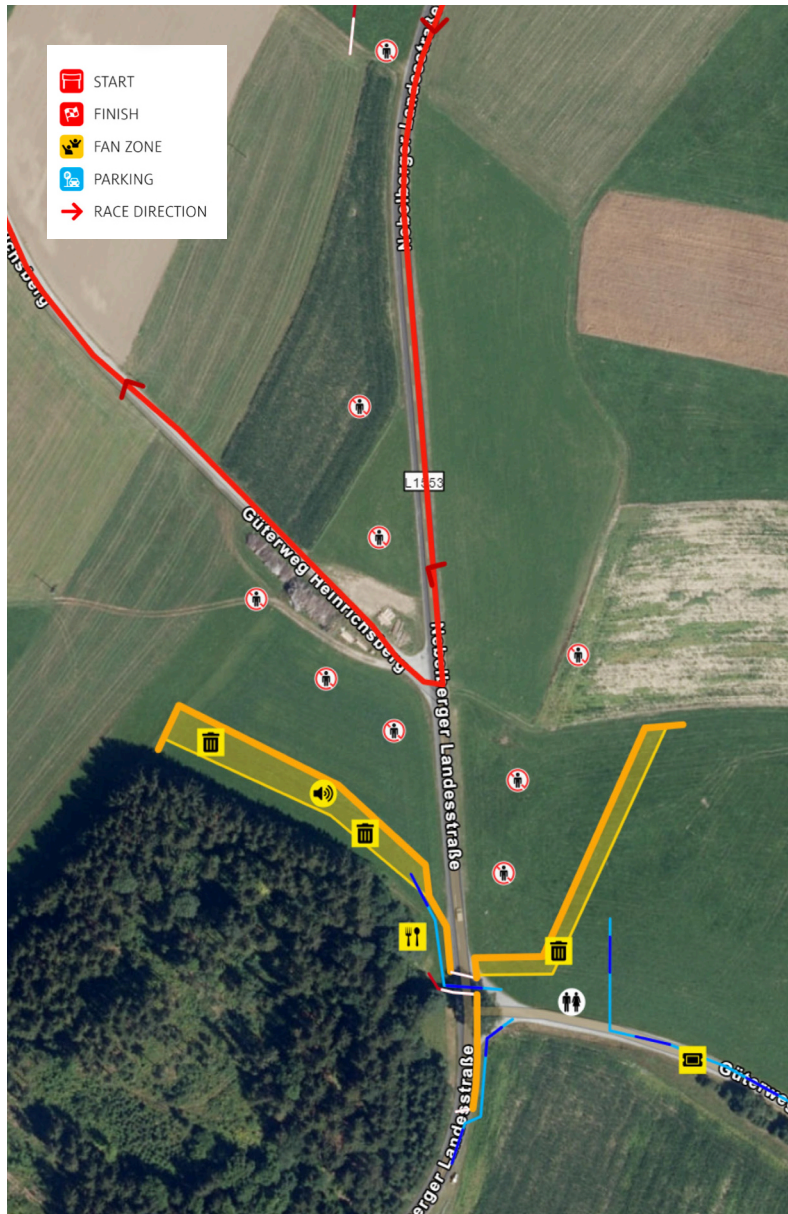

BÖHMERWALD

SS 15/17

17.25 km

SS 15 8:15 SS 17 10:33

- START
- FINISH
- FAN ZONE
- PARKING
- RACE DIRECTION

BEYOND BORDERS

SS 15-17 Fan Zone 3

- Tickets & Ticketcontrol
- Toilet
- Catering
- Speaker

SPECTATOR GUIDANCE SYSTEM

Please follow the red arrows.

PARKING

» 450 Parking spaces

NAVIGATION

» www.centraleuropeanrally.eu/ss15-17-fanzone-3

GPS: 48.631982607, 13.859196454

[Navigation with Google Maps](#)

[Navigation with waze](#)

SUNDAY 29. 10.

BÖHMERWALD

SS 15/17

17.25 km

SS 15 8:15 SS 17 10:33

- START
- FINISH
- FAN ZONE
- PARKING
- RACE DIRECTION

BEYOND BORDERS