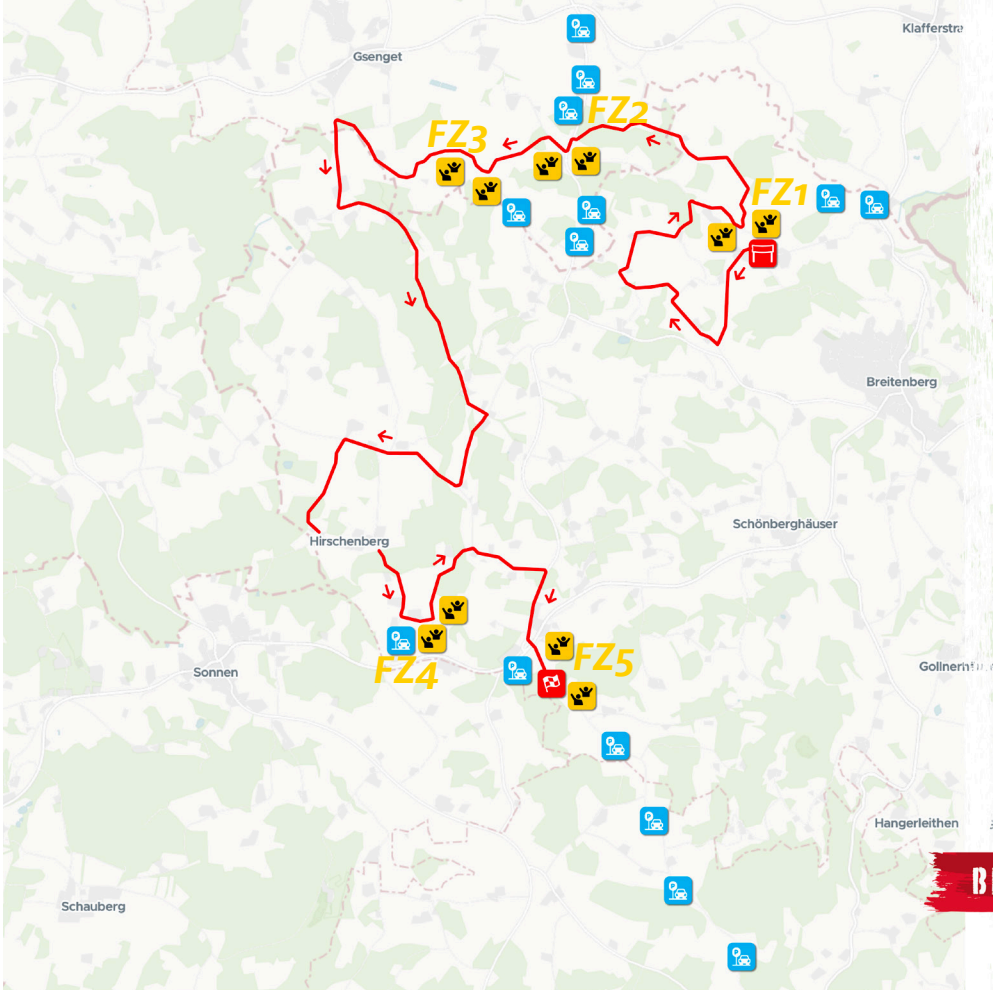

NAVIGATION

» www.centraleuropeanrally.eu/ss16-18-fanzone-1

GPS: 48.71659005, 13.78978067

[Navigation with Google Maps](#)

[Navigation with waze](#)

SUNDAY 29. 10.

PASSAUER LAND

SS 16/18

16.37 km

SS 16 9:35

SS 18 12:15

- START
- FINISH
- FAN ZONE
- PARKING
- RACE DIRECTION

BEYOND BORDERS

SS 16-18

Fan Zone 2

- Tickets & Ticketcontrol
- Toilet
- Catering

[Navigation with Google Maps](#)

[Navigation with waze](#)

SUNDAY 29. 10.

PASSAUER LAND

SS 16/18

16.37 km

SS 16 9:35

SS 18 12:15